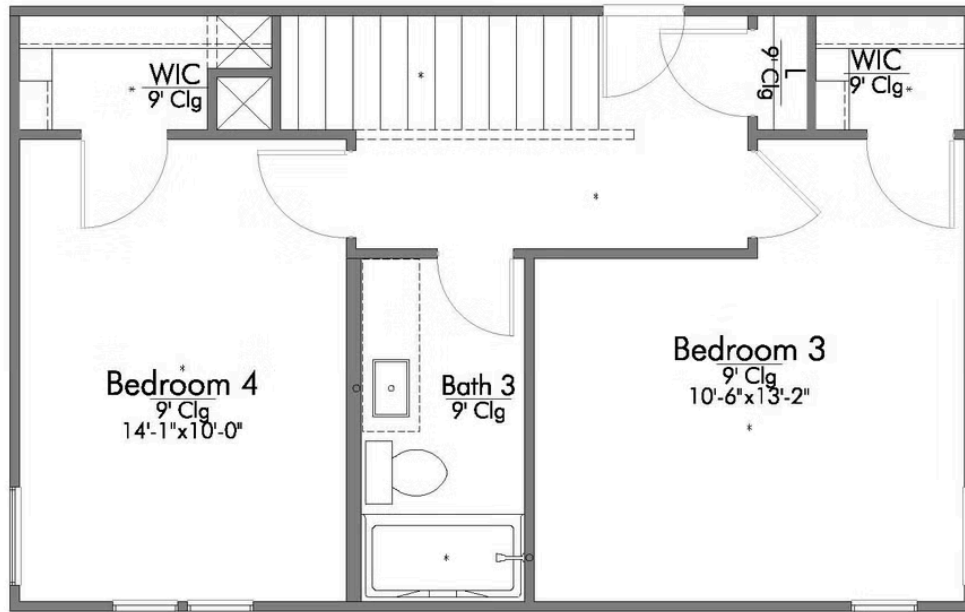

The 1953

-  1,949 Ft²
-  4 Bedrooms
-  3 Bathrooms
-  2 Car Garage

Some images shown may be from a previously built Stylecraft home of similar design. Actual options, colors, and selections may vary. Contact us for details!

There is no doubt that you will fall in love with The 1953! This two-story home features a nice-sized utility room, plenty of room to entertain guests in the common area, and thoughtfully placed windows to allow natural light to pour in. Perfectly crafted with desirable features in mind, you will be completely at home in The 1953!

P BATH SECOND SINK

BATH 3 SECOND SINK