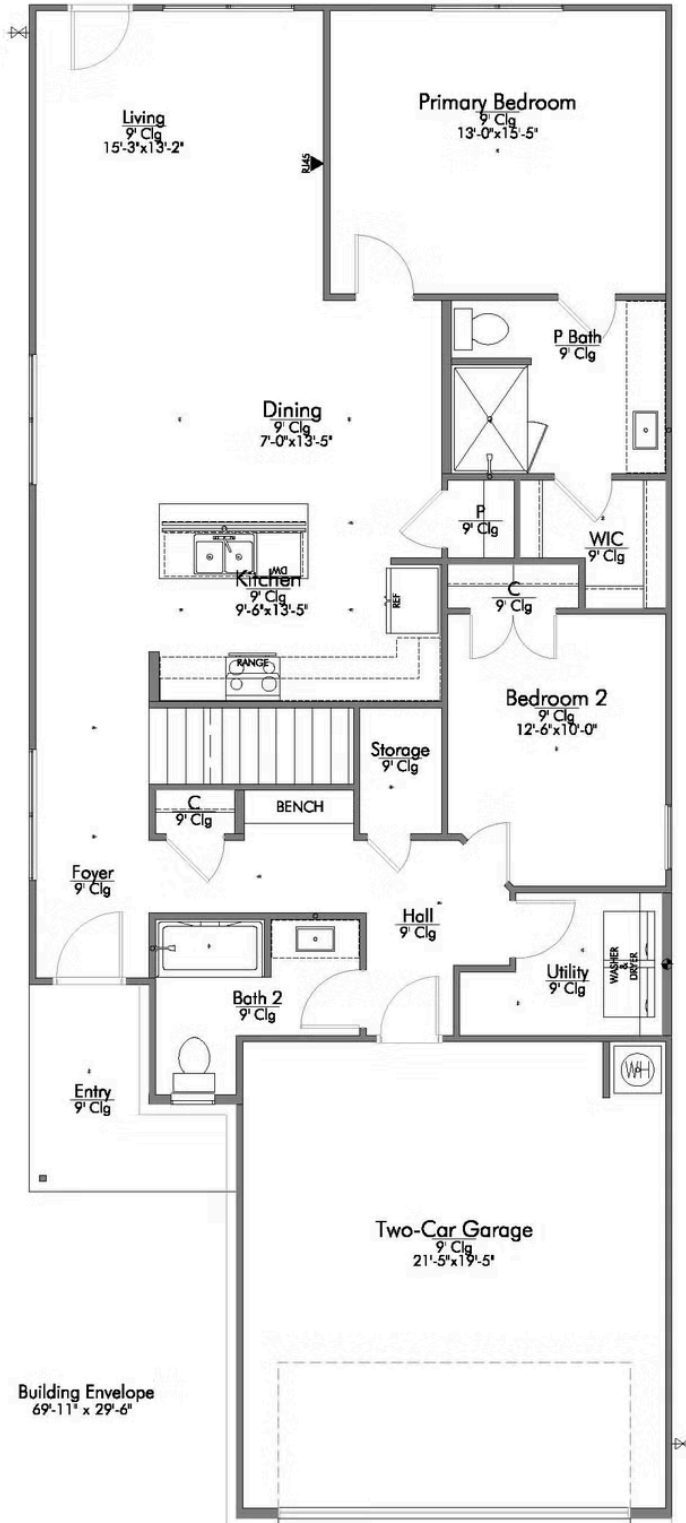

The 1953

-  1,949 Ft²
-  4 Bedrooms
-  3 Bathrooms
-  2 Car Garage

Some images shown may be from a previously built Stylecraft home of similar design. Actual options, colors, and selections may vary. Contact us for details!

There is no doubt that you will fall in love with The 1953! This two-story home features a nice-sized utility room, plenty of room to entertain guests in the common area, and thoughtfully placed windows to allow natural light to pour in. Perfectly crafted with desirable features in mind, you will be completely at home in The 1953!

P BATH SECOND SINK

BATH 3 SECOND SINK