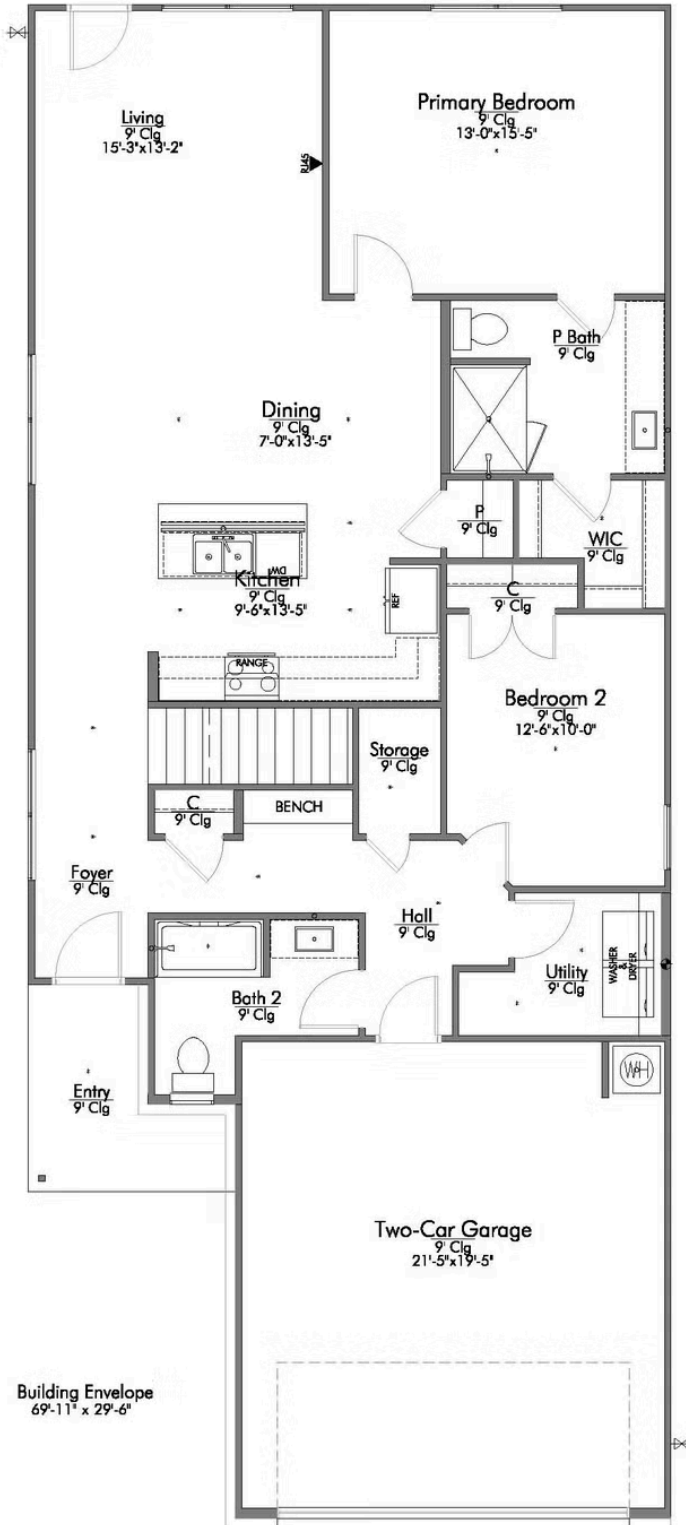

The 1953

-  1,949 Ft²
-  4 Bedrooms
-  3 Bathrooms
-  2 Car Garage

Some images shown may be from a previously built Stylecraft home of similar design. Actual options, colors, and selections may vary. Contact us for details!

There is no doubt that you will fall in love with The 1953! This two-story home features a nice-sized utility room, plenty of room to entertain guests in the common area, and thoughtfully placed windows to allow natural light to pour in. Perfectly crafted with desirable features in mind, you will be completely at home in The 1953!

P BATH SECOND SINK

BATH 3 SECOND SINK