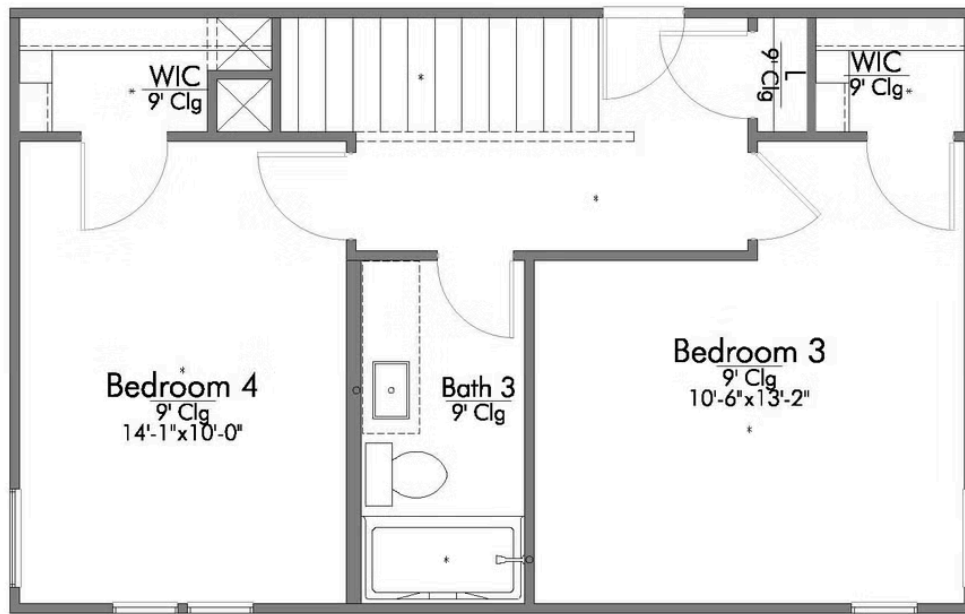

The 1953

-  1,949 Ft²
-  4 Bedrooms
-  3 Bathrooms
-  2 Car Garage

Some images shown may be from a previously built Stylecraft home of similar design. Actual options, colors, and selections may vary. Contact us for details!

There is no doubt that you will fall in love with The 1953! This two-story home features a nice-sized utility room, plenty of room to entertain guests in the common area, and thoughtfully placed windows to allow natural light to pour in. Perfectly crafted with desirable features in mind, you will be completely at home in The 1953!

P BATH SECOND SINK

BATH 3 SECOND SINK