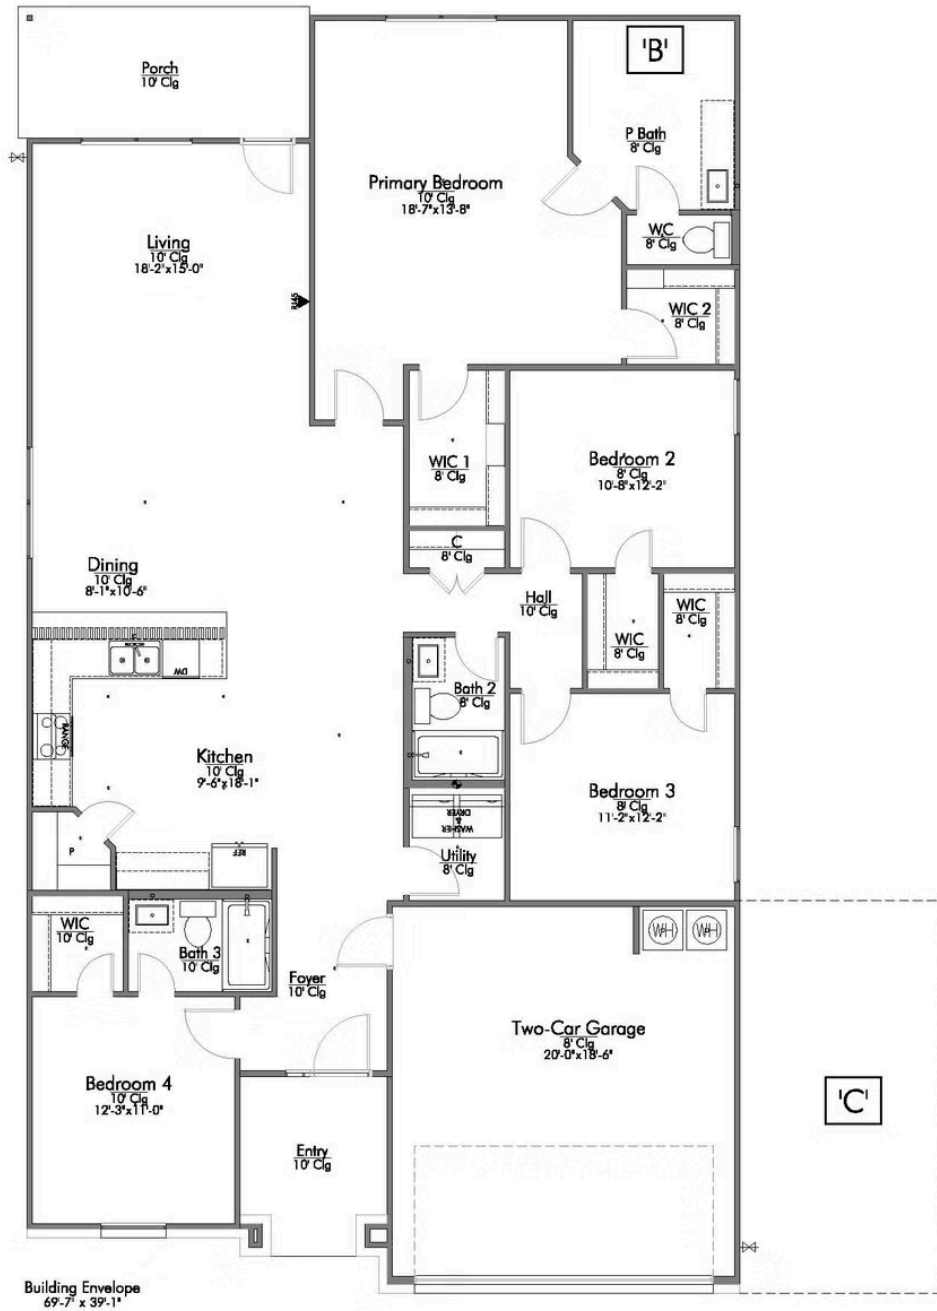

The 2082

-  2,036 Ft²
-  4 Bedrooms
-  3 Bathrooms
-  2 Car Garage

Some images shown may be from a previously built Stylecraft home of similar design. Actual options, colors, and selections may vary. Contact us for details!

This 4 bedroom, 3 bath home is exactly what you've been looking for. Featuring a secondary bedroom suite, it's the perfect home for a multi-generational family, those looking for a private space for guests, or added privacy for one of your children. With walk-in closets in every bedroom and dual walk-in closets in the primary, you won't run out of storage space. Walk into your open concept living area, where you'll have more than enough room to cuddle up or host all of your friends and family.

P BATH SECOND SINK

B: (OPT) TUB/SHOWER

B: (BASE) WALK-IN SHOWER

C: (OPT) 3RD CAR GARAGE
