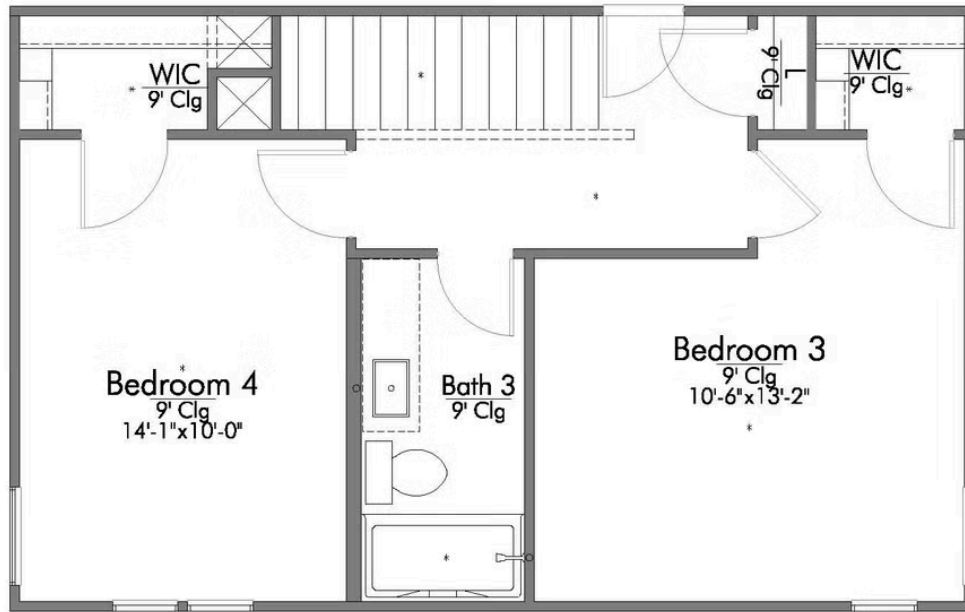

The 1953

[Heartland at Vintage Farms Community](#)

PRICE FROM:

\$309,900

 1,949 Ft²

 4 Bedrooms

 3 Bathrooms

 2 Car Garage

Some images shown may be from a previously built Stylecraft home of similar design. Actual options, colors, and selections may vary. Contact us for details!

There is no doubt that you will fall in love with The 1953! This two-story home features a nice-sized utility room, plenty of room to entertain guests in the common area, and thoughtfully placed windows to allow natural light to pour in. Perfectly crafted with desirable features in mind, you will be completely at home in The 1953!

P BATH SECOND SINK

BATH 3 SECOND SINK