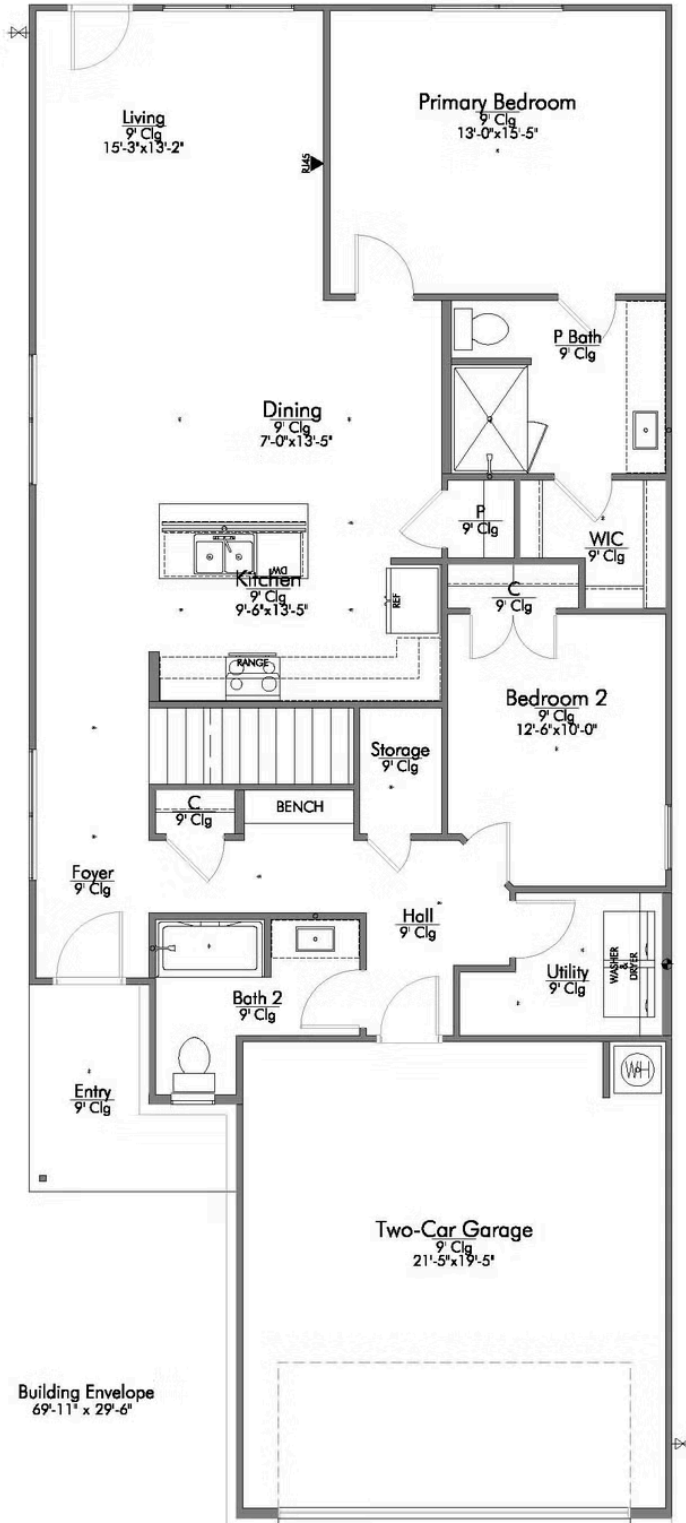

The 1953

[Heartland at Vintage Farms Community](#)

PRICE FROM:

\$309,900

 1,949 Ft²

 4 Bedrooms

 3 Bathrooms

 2 Car Garage

Some images shown may be from a previously built Stylecraft home of similar design. Actual options, colors, and selections may vary. Contact us for details!

There is no doubt that you will fall in love with The 1953! This two-story home features a nice-sized utility room, plenty of room to entertain guests in the common area, and thoughtfully placed windows to allow natural light to pour in. Perfectly crafted with desirable features in mind, you will be completely at home in The 1953!

P BATH SECOND SINK

BATH 3 SECOND SINK