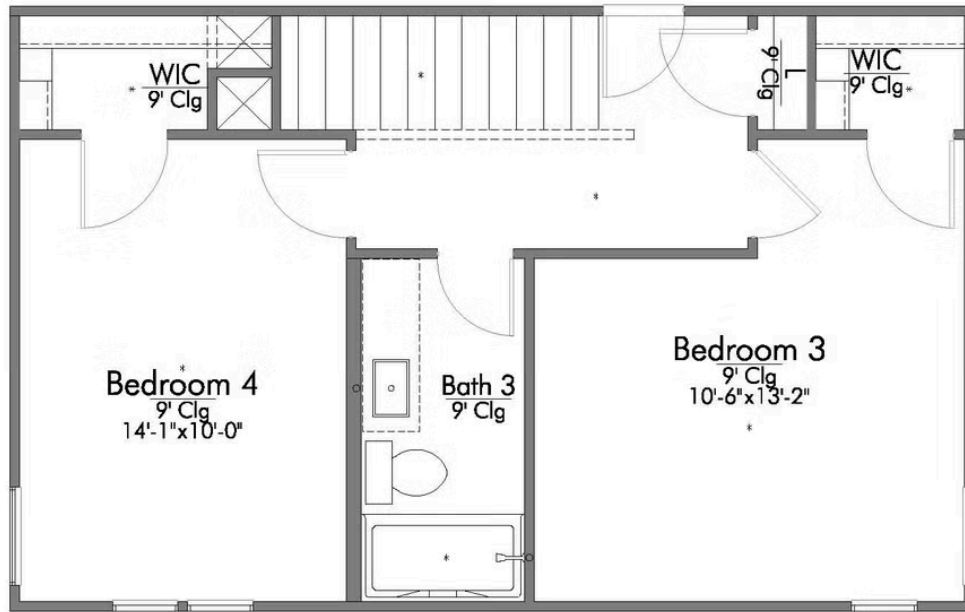

The 1953

[Heartland at Vintage Farms Community](#)

PRICE FROM:

\$309,900

-  1,949 Ft²
-  4 Bedrooms
-  3 Bathrooms
-  2 Car Garage

Some images shown may be from a previously built Stylecraft home of similar design. Actual options, colors, and selections may vary. Contact us for details!

There is no doubt that you will fall in love with The 1953! This two-story home features a nice-sized utility room, plenty of room to entertain guests in the common area, and thoughtfully placed windows to allow natural light to pour in. Perfectly crafted with desirable features in mind, you will be completely at home in The 1953!

P BATH SECOND SINK

BATH 3 SECOND SINK