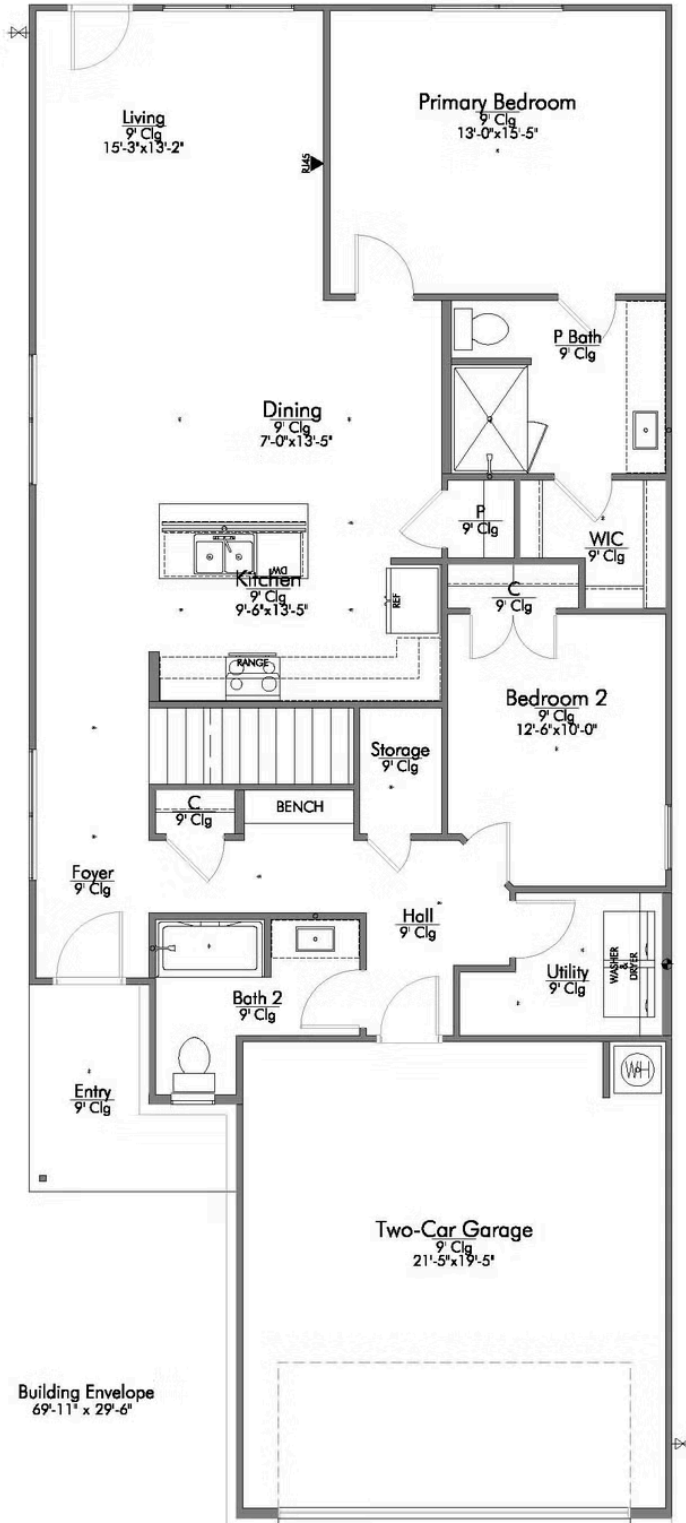

The 1953

[Heartland at Vintage Farms Community](#)

PRICE FROM:

\$309,900

-  1,949 Ft²
-  4 Bedrooms
-  3 Bathrooms
-  2 Car Garage

Some images shown may be from a previously built Stylecraft home of similar design. Actual options, colors, and selections may vary. Contact us for details!

There is no doubt that you will fall in love with The 1953! This two-story home features a nice-sized utility room, plenty of room to entertain guests in the common area, and thoughtfully placed windows to allow natural light to pour in. Perfectly crafted with desirable features in mind, you will be completely at home in The 1953!

P BATH SECOND SINK

BATH 3 SECOND SINK