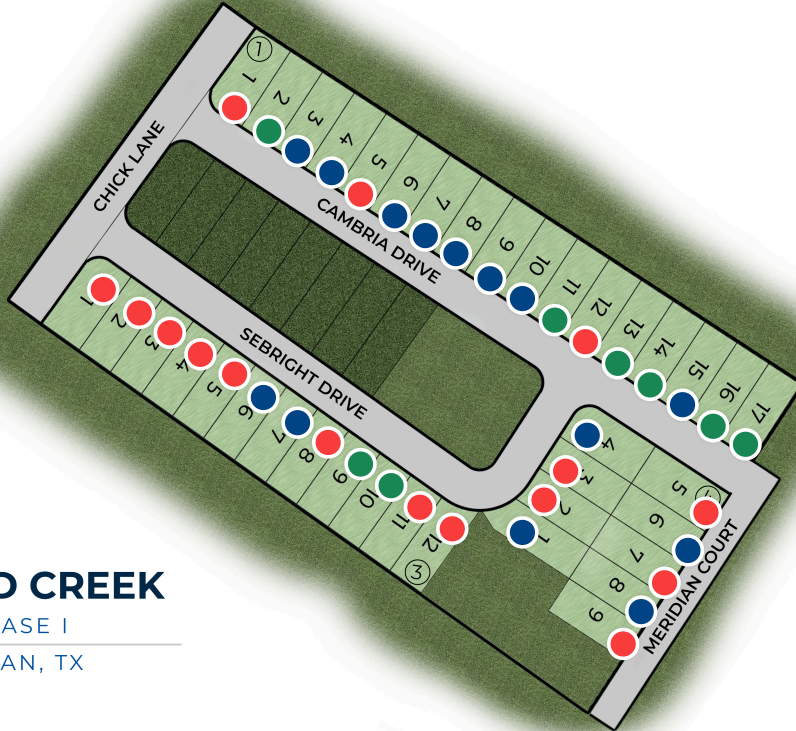

# Gourd Creek

 BRYAN, TX 77807**Sales Center Location:**

2001 Jester Trail  
Bryan, TX 77807

**Community Contact:**

Tanner  
979-200-4552

**Price Range:**

\$286,900 - \$394,900

**Sq.Ft. Range:**

1,349 - 2,587

Gourd Creek invites you to experience the best of Bryan living with a thoughtfully crafted new-home community from Stylecraft in a convenient and scenic setting. Situated just off Villa Maria Road, the neighborhood offers effortless access to the dynamic employment hub of the Texas A&M-RELLIS Campus in the Brazos Valley, making it ideal for professionals, students, and families alike. Families appreciate that their children can attend nearby Mary Branch Elementary School, and everyday essentials are close at hand with shopping centers, parks and local favorites just minutes away. When it's time to dine out you'll find the beloved local spot, Wings 'N More Express, where award-winning wings and Texan flavor take center stage. For recreation you're near Lake Bryan's trails and water-side fun, and for errands and retail you're minutes from major shopping stores like Walmart. With modern homes, a strong local workforce connection, schooling nearby and neighborhood charm, Gourd Creek offers a place to call home in a vibrant-yet-accessible Brazos Valley setting.

N

	All
	Available Homes
	Available Lots
	Sold Homes

**GOURD CREEK**  
PHASE I  
BRYAN, TX

**READY FALL 2026**

**1966 Cambria Drive Bryan, TX  
77807 | Single Family**

Gourd Creek Community

**\$289,900**

**1,349 Ft<sup>2</sup> 3 Bed  
2 Bath 2 Car Garage**

**READY FALL 2026**

**1970 Cambria Drive Bryan, TX  
77807 | Single Family**

Gourd Creek Community

**\$295,900**

**1,442 Ft<sup>2</sup> 3 Bed  
2 Bath 2 Car Garage**

**READY FALL 2026**

**1907 Sebright Drive Bryan, TX  
77807 | Single Family**