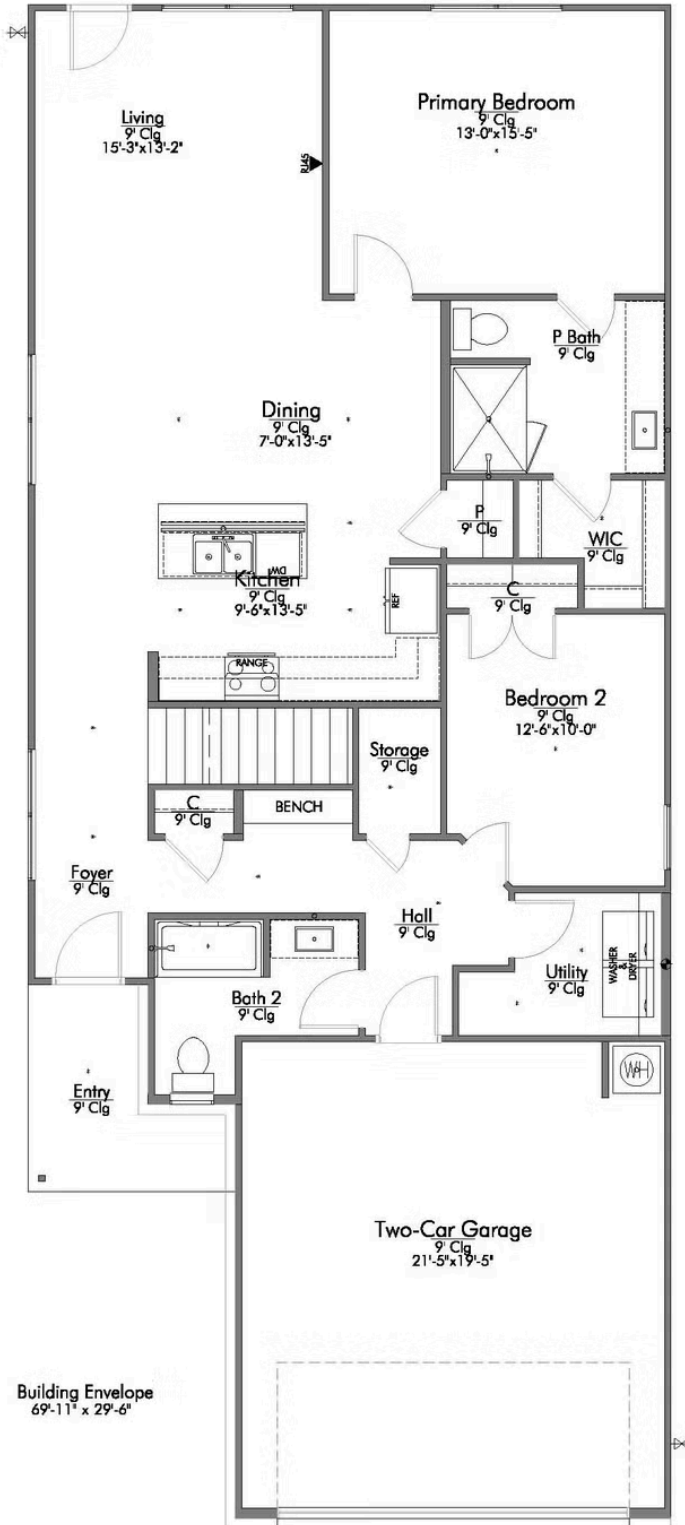

The 1953

[Heartland at Creek Meadows Community](#)

PRICE FROM:

\$356,900

-  1,949 Ft²
-  4 Bedrooms
-  3 Bathrooms
-  2 Car Garage

Some images shown may be from a previously built Stylecraft home of similar design. Actual options, colors, and selections may vary. Contact us for details!

There is no doubt that you will fall in love with The 1953! This two-story home features a nice-sized utility room, plenty of room to entertain guests in the common area, and thoughtfully placed windows to allow natural light to pour in. Perfectly crafted with desirable features in mind, you will be completely at home in The 1953!

P BATH SECOND SINK

BATH 3 SECOND SINK