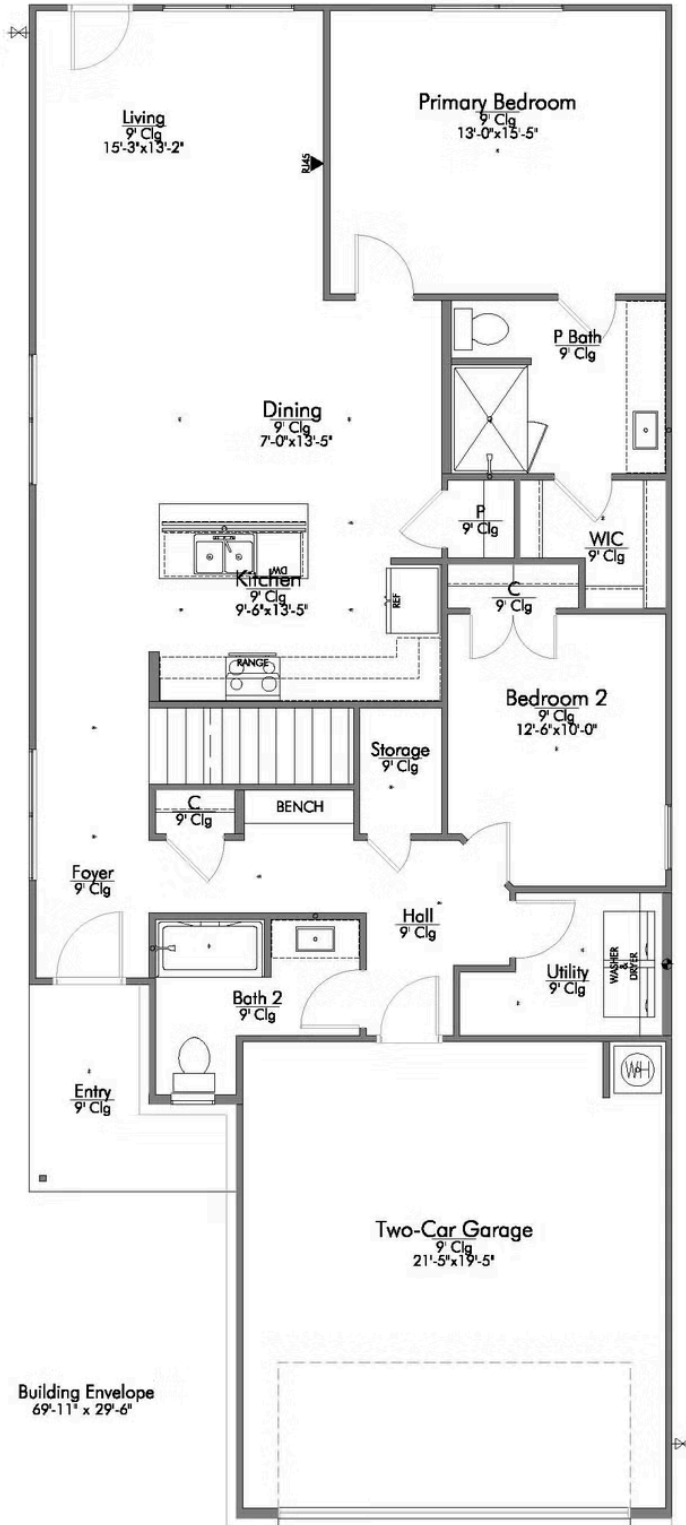

# The 1953

[Heartland at Creek Meadows Community](#)

PRICE FROM:

**\$355,900**

-  1,949 Ft<sup>2</sup>
-  4 Bedrooms
-  3 Bathrooms
-  2 Car Garage

Some images shown may be from a previously built Stylecraft home of similar design. Actual options, colors, and selections may vary. Contact us for details!

There is no doubt that you will fall in love with The 1953! This two-story home features a nice-sized utility room, plenty of room to entertain guests in the common area, and thoughtfully placed windows to allow natural light to pour in. Perfectly crafted with desirable features in mind, you will be completely at home in The 1953!

## P BATH SECOND SINK

## BATH 3 SECOND SINK