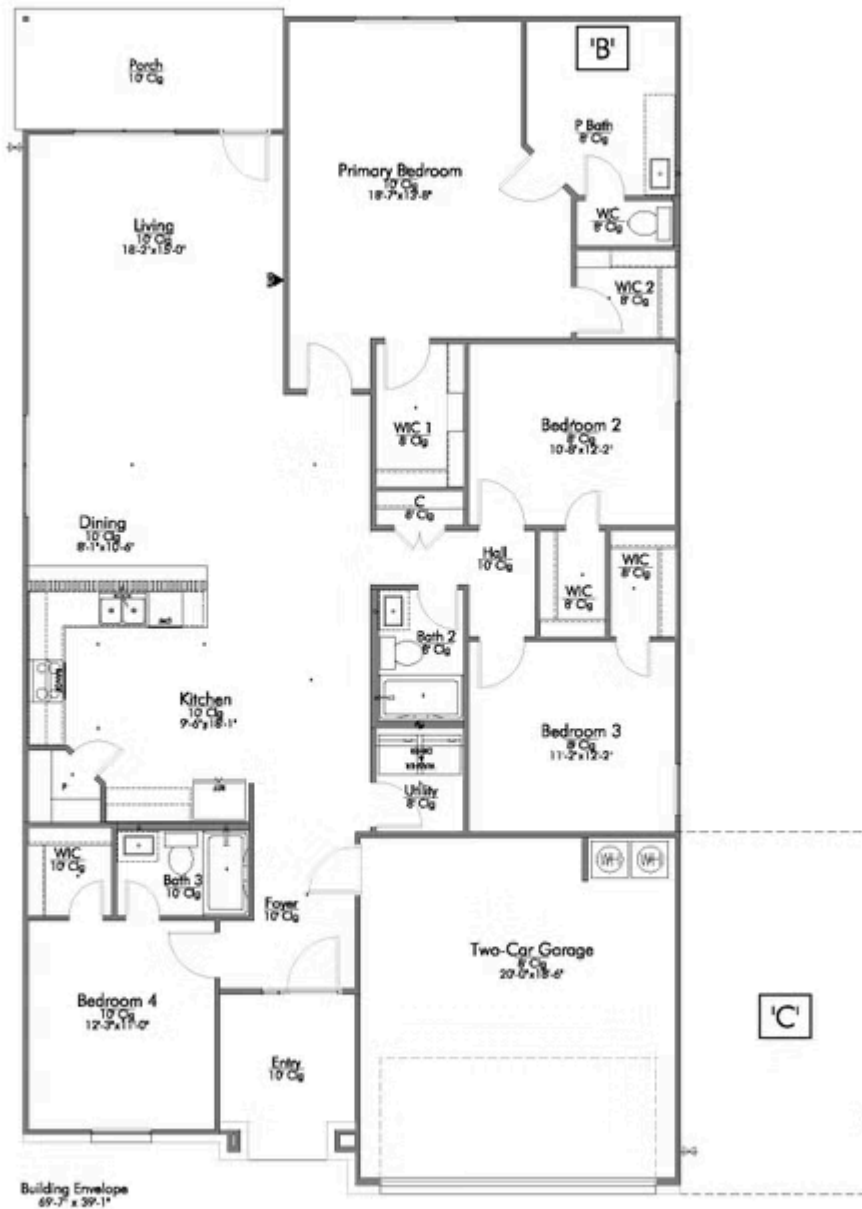

# 327 Pathfinder Drive

COPPERAS COVE, TX 76522

[The Valley at Great Hills Community](#)

PRICE:

**\$320,900**

-  2,036 Ft<sup>2</sup>
-  4 Bedrooms
-  3 Bathrooms
-  2 Car Garage

Some images shown may be from a previously built Stylecraft home of similar design. Actual options, colors, and selections may vary. Contact us for details!

This 4 bedroom, 3 bath home is exactly what you've been looking for. Featuring a secondary bedroom suite, it's the perfect home for a multi-generational family, those looking for a private space for guests, or added privacy for one of your children. With walk-in closets in every bedroom and dual walk-in closets in the primary, you won't run out of storage space. Walk into your open concept living area, where you'll have more than enough room to cuddle up or host all of your friends and family.

**P BATH SECOND SINK**

**B: (OPT) TUB/SHOWER**

**B: (BASE) WALK-IN SHOWER**

**C: (OPT) 3RD CAR GARAGE**