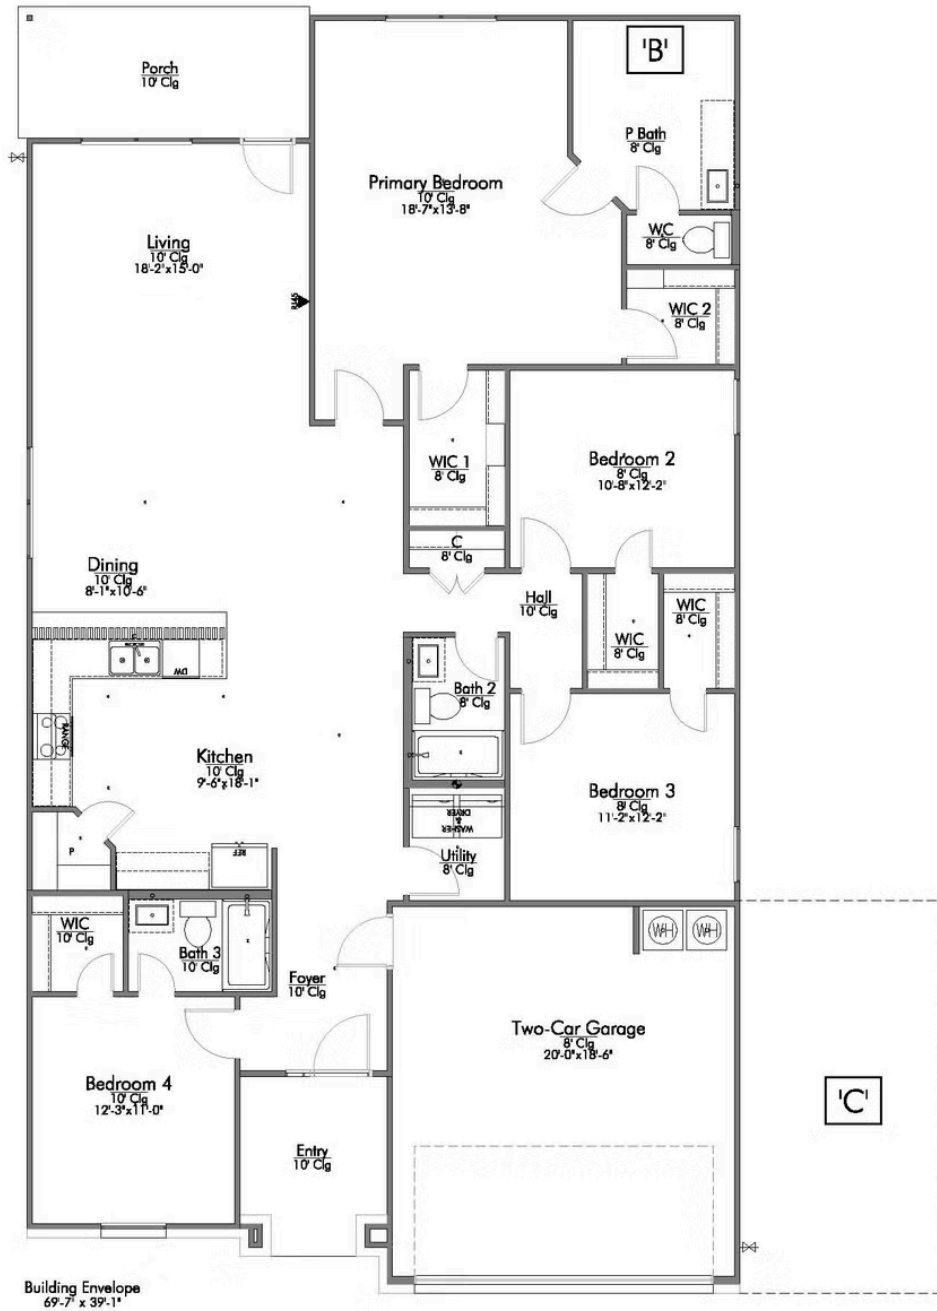

# The 2082

Rockbridge East Community

PRICE FROM:

**\$299,900**

-  2,036 Ft<sup>2</sup>
-  4 Bedrooms
-  3 Bathrooms
-  2 Car Garage

Some images shown may be from a previously built Stylecraft home of similar design. Actual options, colors, and selections may vary. Contact us for details!

This 4 bedroom, 3 bath home is exactly what you've been looking for. Featuring a secondary bedroom suite, it's the perfect home for a multi-generational family, those looking for a private space for guests, or added privacy for one of your children. With walk-in closets in every bedroom and dual walk-in closets in the primary, you won't run out of storage space. Walk into your open concept living area, where you'll have more than enough room to cuddle up or host all of your friends and family.

**P BATH SECOND SINK**

**B: (OPT) TUB/SHOWER**

**B: (BASE) WALK-IN SHOWER**

**C: (OPT) 3RD CAR GARAGE**