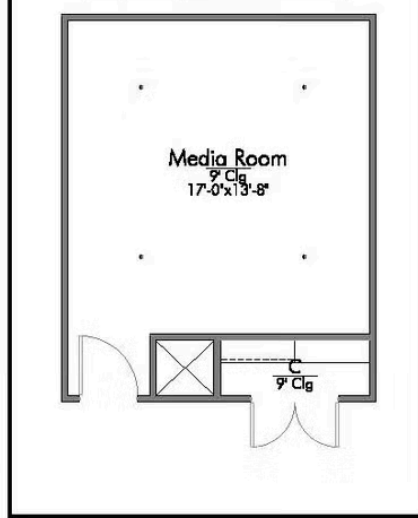

Some images shown may be from a previously built Stylecraft home of similar design. Actual options, colors, and selections may vary. Contact us for details!

New and improved! Walk into perfection in this spacious, welcoming floor plan! With a formal study, new open kitchen layout, formal dining area, and living room that flow together seamlessly, this floor plan is sure to please those looking for the ideal family home! Our favorite feature is a little surprise that's on the second story of the home that you'll just have to see for yourself.

**A: (OPT) COVERED PORCH**

**B: (OPT) TUB/SHOWER**

**B: (BASE) WALK-IN SHOWER**

**P BATH SECOND SINK**

**D: (OPT) 5TH BEDROOM W/ BATH**

**D: (BASE) MEDIA ROOM**

**D: (OPT) MEDIA ROOM W/ BATH**

**E: (OPT) 3RD CAR GARAGE**