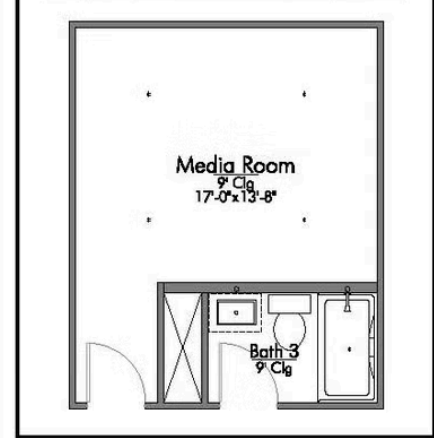

Some images shown may be from a previously built Stylecraft home of similar design. Actual options, colors, and selections may vary. Contact us for details!

New and improved! Walk into perfection in this spacious, welcoming floor plan! With a formal study, new open kitchen layout, formal dining area, and living room that flow together seamlessly, this floor plan is sure to please those looking for the ideal family home! Our favorite feature is a little surprise that's on the second story of the home that you'll just have to see for yourself.

**A: (OPT) COVERED PORCH**

**B: (OPT) TUB/SHOWER**

**B: (BASE) WALK-IN SHOWER**

**P BATH SECOND SINK**

**D: (OPT) 5TH BEDROOM W/ BATH**

**D: (BASE) MEDIA ROOM**

**D: (OPT) MEDIA ROOM W/ BATH**

**E: (OPT) 3RD CAR GARAGE**