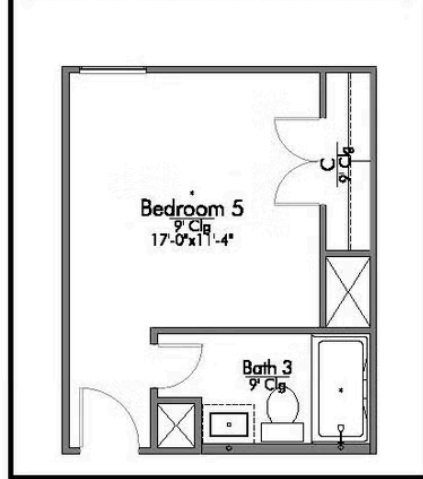

Some images shown may be from a previously built Stylecraft home of similar design. Actual options, colors, and selections may vary. Contact us for details!

New and improved! Walk into perfection in this spacious, welcoming floor plan! With a formal study, new open kitchen layout, formal dining area, and living room that flow together seamlessly, this floor plan is sure to please those looking for the ideal family home! Our favorite feature is a little surprise that's on the second story of the home that you'll just have to see for yourself.

**A: (OPT) COVERED PORCH**

**B: (OPT) TUB/SHOWER**

**B: (BASE) WALK-IN SHOWER**

**P BATH SECOND SINK**

**D: (OPT) 5TH BEDROOM W/ BATH**

**D: (BASE) MEDIA ROOM**

**D: (OPT) MEDIA ROOM W/ BATH**

**E: (OPT) 3RD CAR GARAGE**