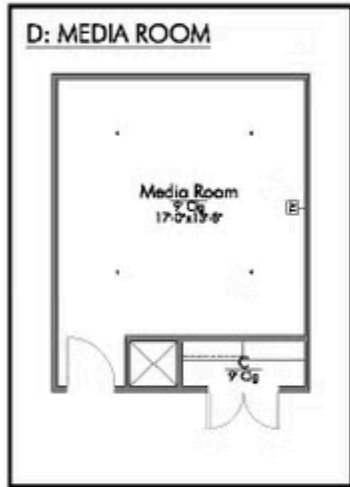

LOCATE:
1 EXTRA TV OUTLET