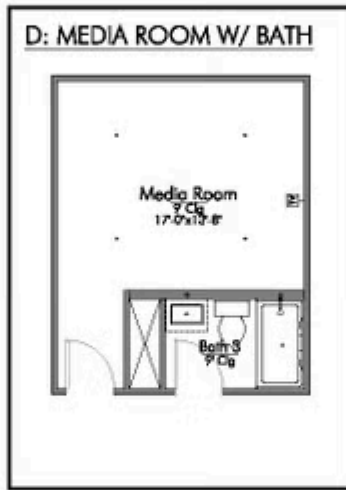

LOCATE:
1 EXTRA TV OUTLET