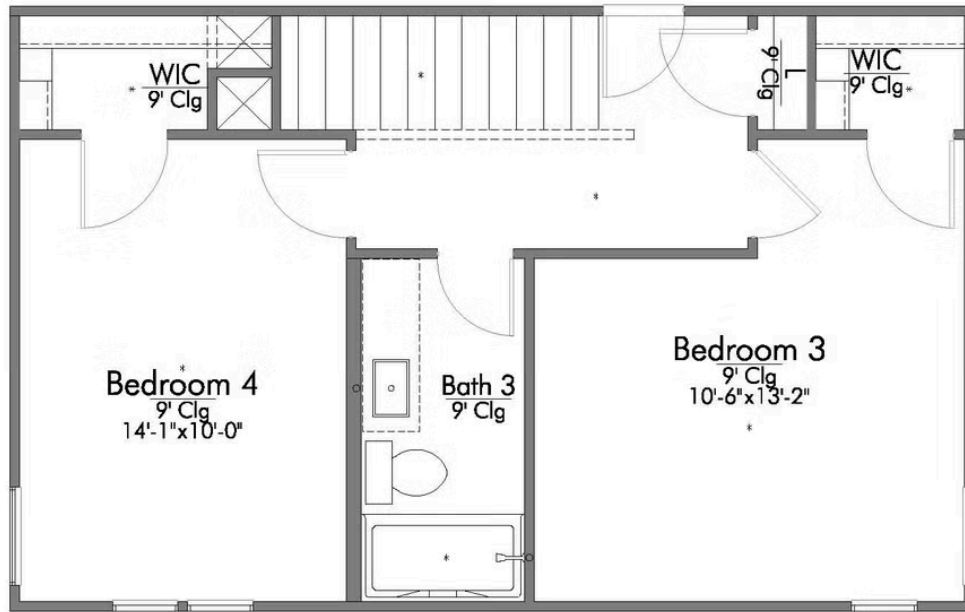

The 1953

[The Reserve at Turnbo Ranch Community](#)

PRICE FROM:

\$304,900

-  1,949 Ft²
-  4 Bedrooms
-  3 Bathrooms
-  2 Car Garage

Some images shown may be from a previously built Stylecraft home of similar design. Actual options, colors, and selections may vary. Contact us for details!

There is no doubt that you will fall in love with The 1953! This two-story home features a nice-sized utility room, plenty of room to entertain guests in the common area, and thoughtfully placed windows to allow natural light to pour in. Perfectly crafted with desirable features in mind, you will be completely at home in The 1953!

P BATH SECOND SINK

BATH 3 SECOND SINK