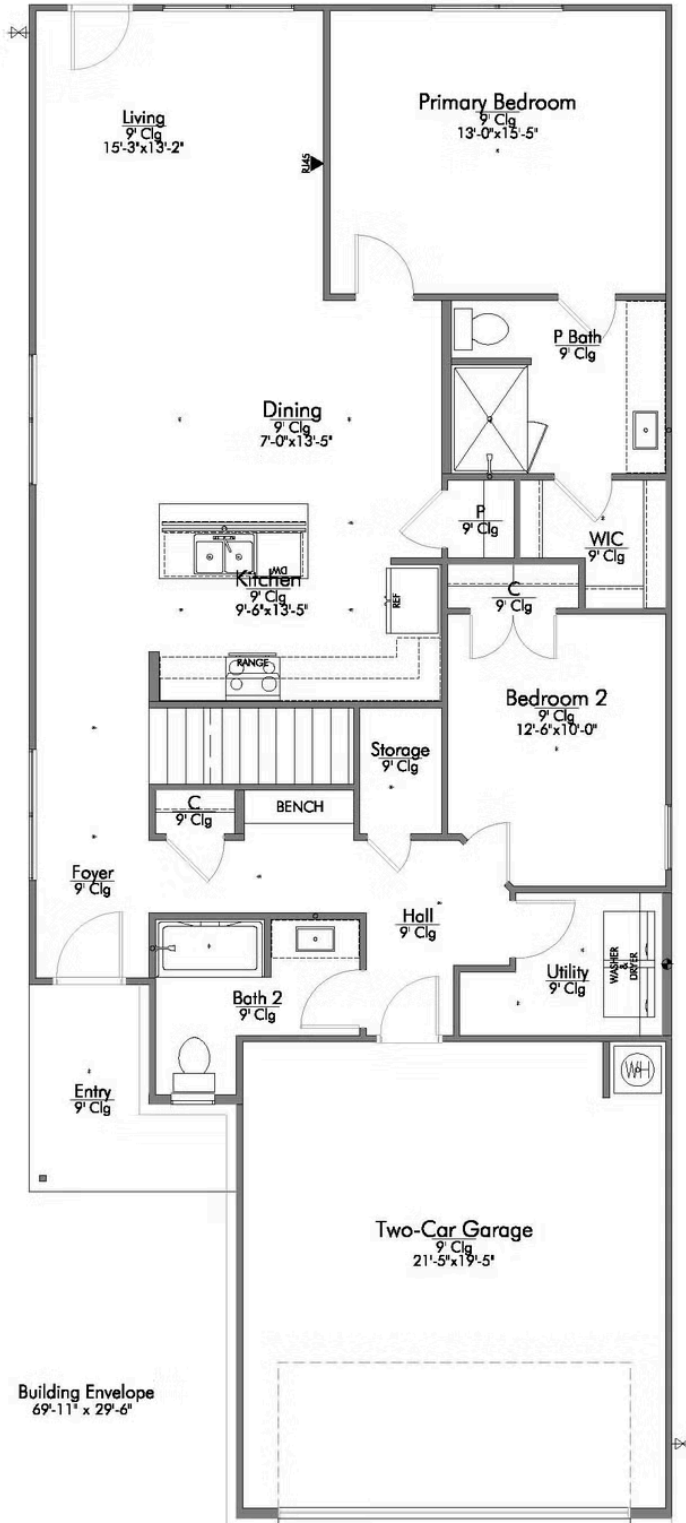

The 1953

[The Reserve at Turnbo Ranch Community](#)

PRICE FROM:

\$304,900

-  1,949 Ft²
-  4 Bedrooms
-  3 Bathrooms
-  2 Car Garage

Some images shown may be from a previously built Stylecraft home of similar design. Actual options, colors, and selections may vary. Contact us for details!

There is no doubt that you will fall in love with The 1953! This two-story home features a nice-sized utility room, plenty of room to entertain guests in the common area, and thoughtfully placed windows to allow natural light to pour in. Perfectly crafted with desirable features in mind, you will be completely at home in The 1953!

P BATH SECOND SINK

BATH 3 SECOND SINK