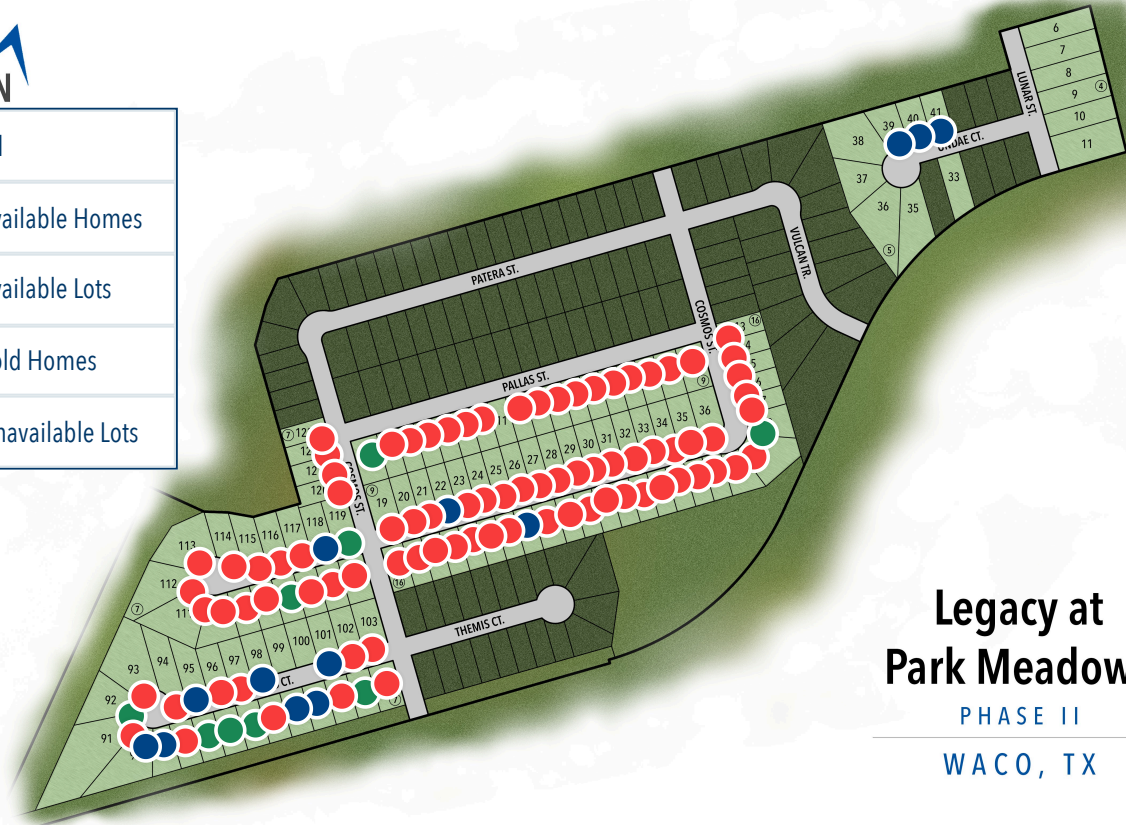

N

- All
- Available Homes
- Available Lots
- Sold Homes
- Unavailable Lots

Legacy at Park Meadows

PHASE II
WACO, TX