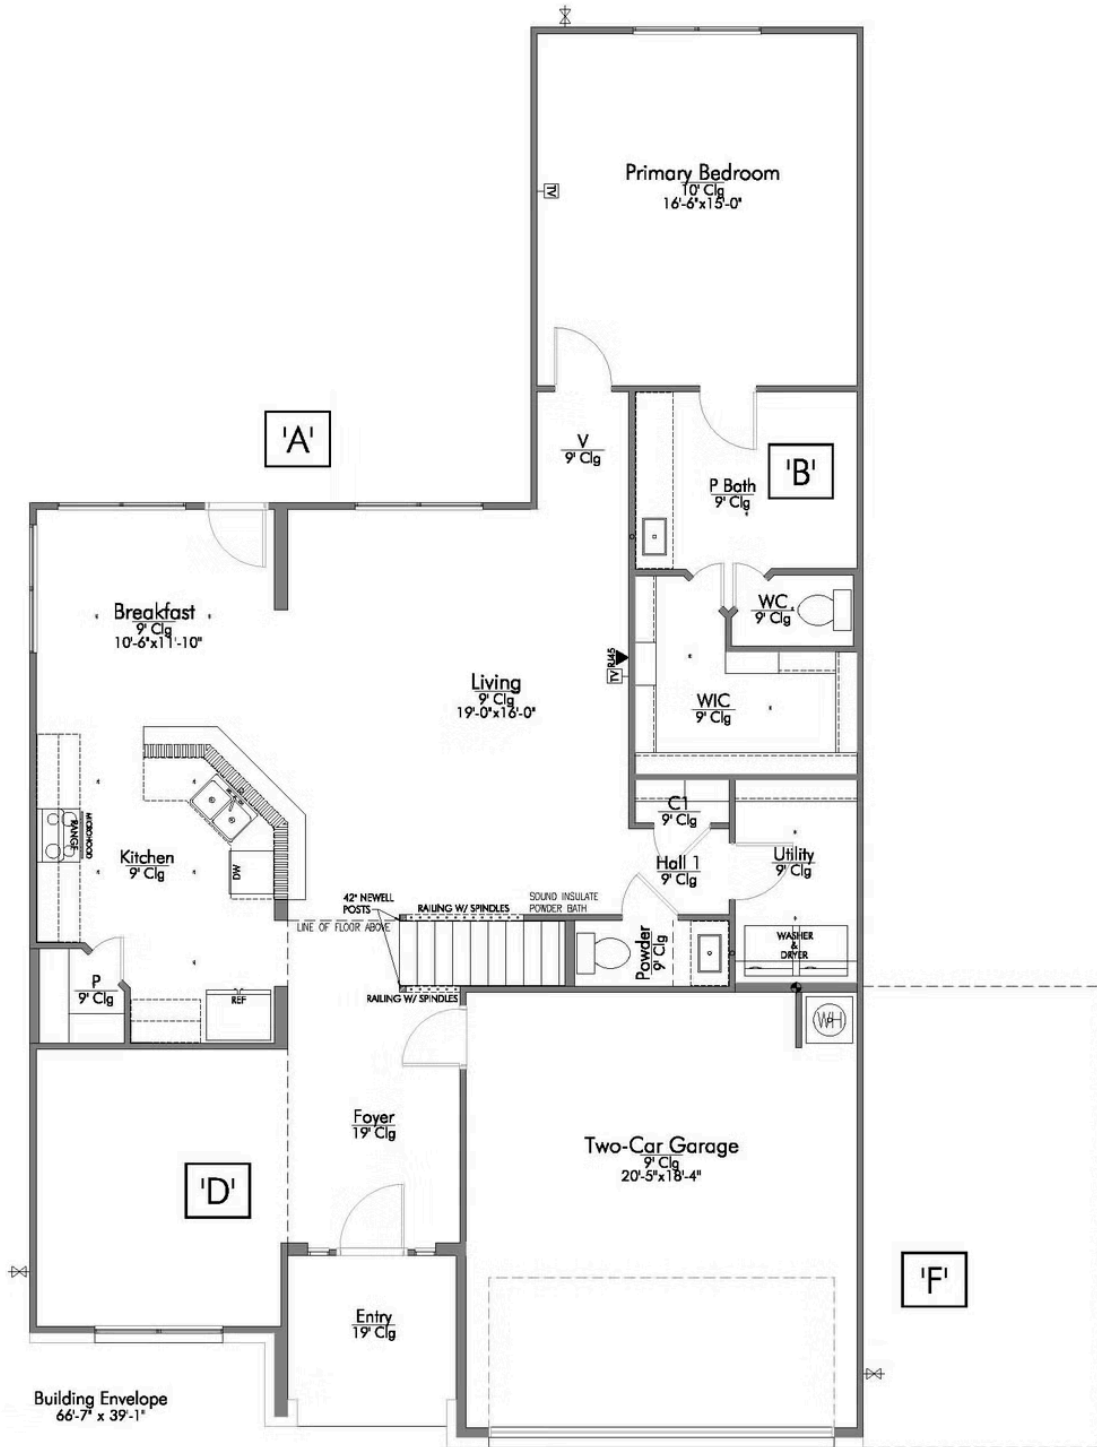

The 2588

[Adaline Crossing Community](#)

PRICE FROM:

\$377,900

 2,598 - 2693
Ft²

 4 Bedrooms

 2.5 - 3.5
Bathrooms

 2 - 3 Car
Garage

Some images shown may be from a previously built Stylecraft home of similar design. Actual options, colors, and selections may vary. Contact us for details!

Looking to wow your visitors? You are instantly going to fall in love with this luxurious 4 bedroom, 2.5 bath home! The curb appeal of this home is to die for and the entrance to this home is truly stunning. You're immediately greeted by a grand 19-foot foyer. Once inside, you will be wowed by the spacious and thoughtful layout, a large utility room, and all of the natural light let in by the windows in the breakfast nook and living room. Also on the main floor is an oversized primary bedroom suite with a walk-in closet that dreams are made of. Upstairs, you will find spacious secondary bedrooms and a loft that your family will love.

LOCATE:
1 EXTRA RJ45 OUTLET
1 EXTRA TV OUTLET