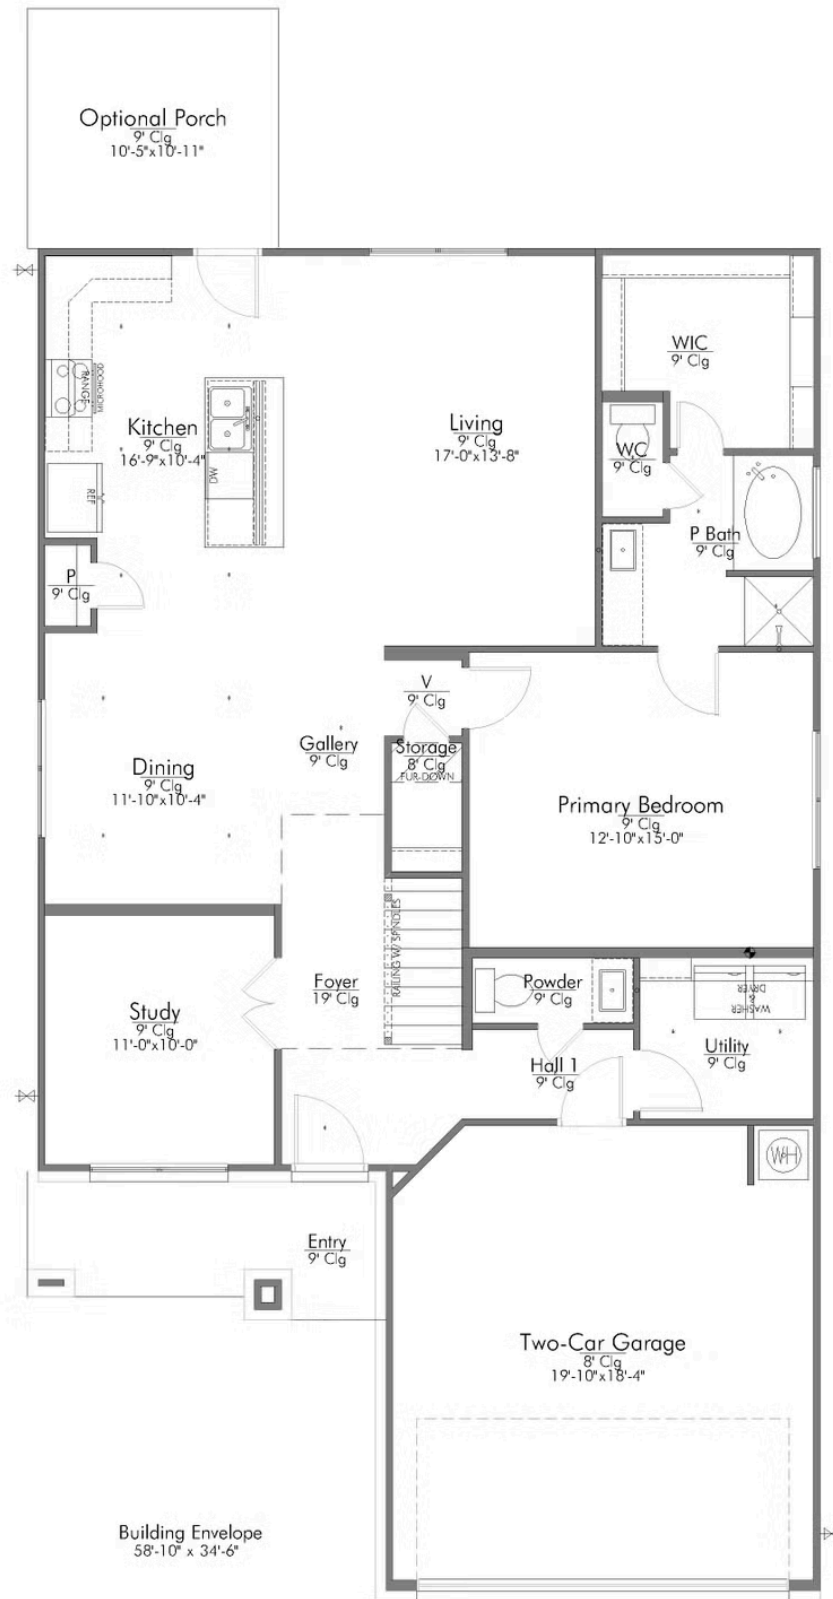

The 2516

[Warrior's Legacy Community](#)

PRICE FROM:

\$354,900

 2,588 - 2673

Ft²

 4 - 5 Bedrooms

 2.5 - 3.5

Bathrooms

 2 Car Garage

Some images shown may be from a previously built Stylecraft home of similar design. Actual options, colors, and selections may vary. Contact us for details!

New and improved! Walk into perfection in this spacious, welcoming floor plan! With a formal study, new open kitchen layout, formal dining area, and living room that flow together seamlessly, this floor plan is sure to please those looking for the ideal family home! Our favorite feature is a little surprise that's on the second story of the home that you'll just have to see for yourself.

LOCATE:
1 EXTRA TV OUTLET

LOCATE:
1 EXTRA TV OUTLET

LOCATE:
1 EXTRA TV OUTLET