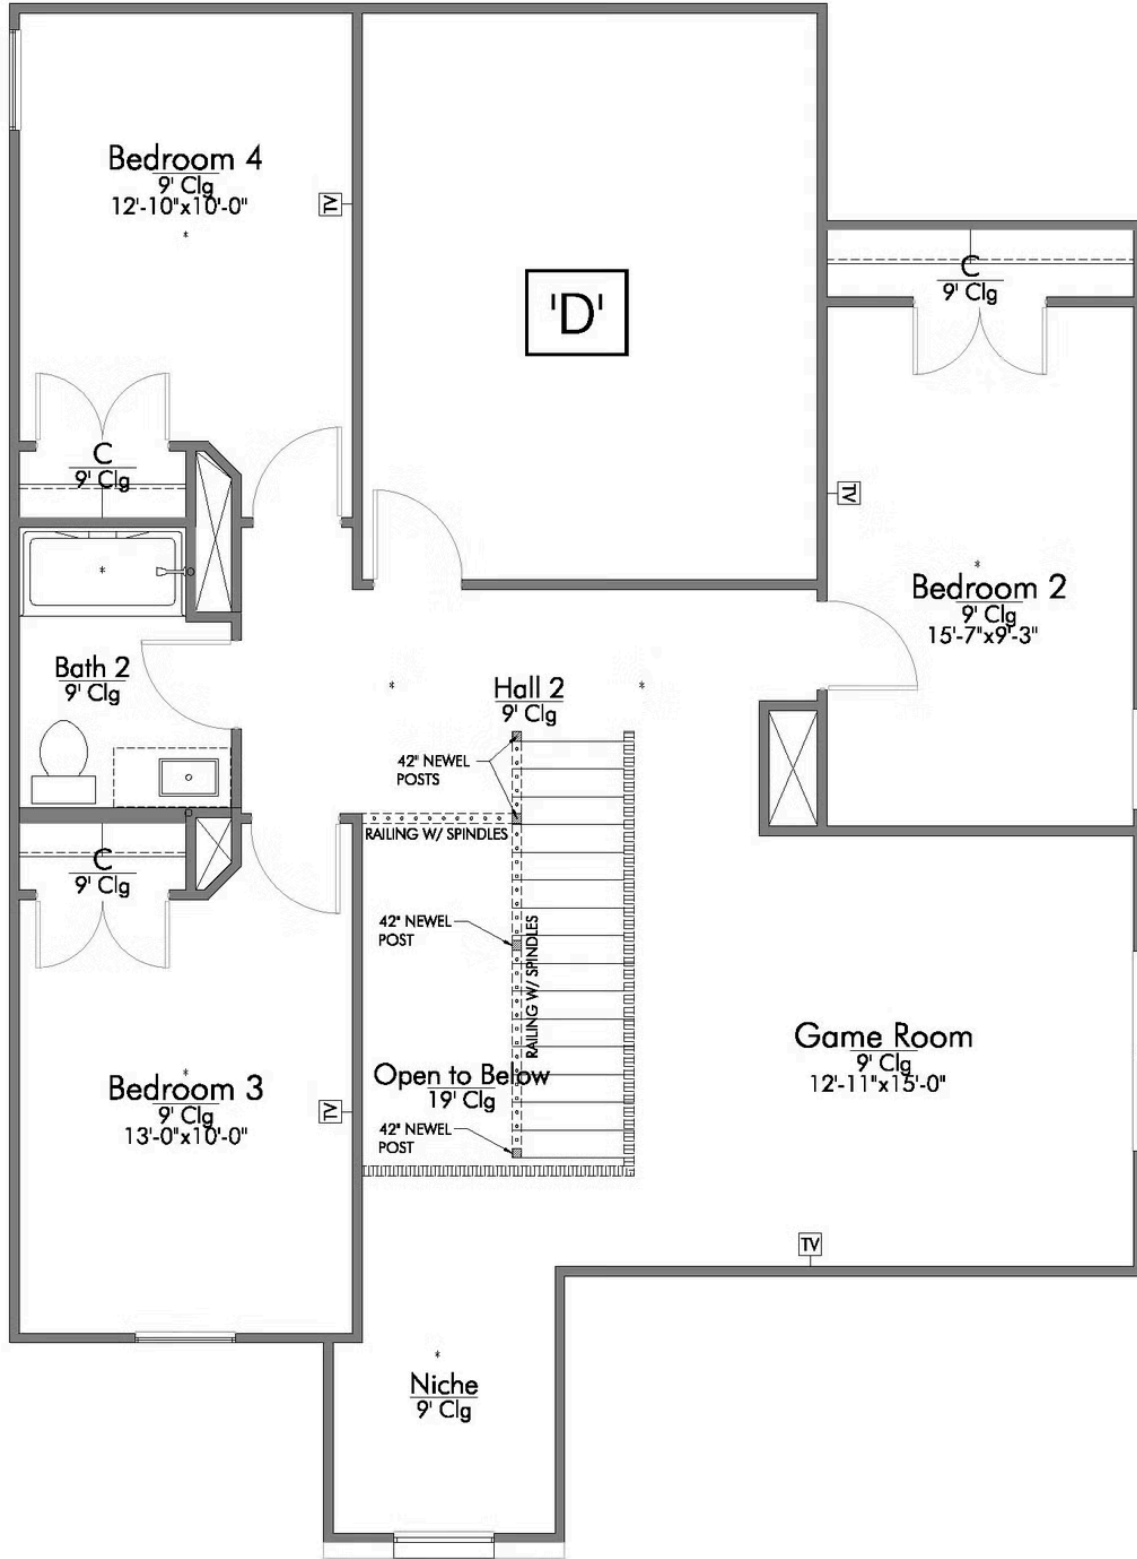

The 2516

[Warrior's Legacy Community](#)

PRICE FROM:

\$356,900

 2,588 - 2673

Ft²

 4 - 5 Bedrooms

 2.5 - 3.5

Bathrooms

 2 Car Garage

Some images shown may be from a previously built Stylecraft home of similar design. Actual options, colors, and selections may vary. Contact us for details!

New and improved! Walk into perfection in this spacious, welcoming floor plan! With a formal study, new open kitchen layout, formal dining area, and living room that flow together seamlessly, this floor plan is sure to please those looking for the ideal family home! Our favorite feature is a little surprise that's on the second story of the home that you'll just have to see for yourself.

LOCATE:
1 EXTRA TV OUTLET

LOCATE:
1 EXTRA TV OUTLET

LOCATE:
1 EXTRA TV OUTLET