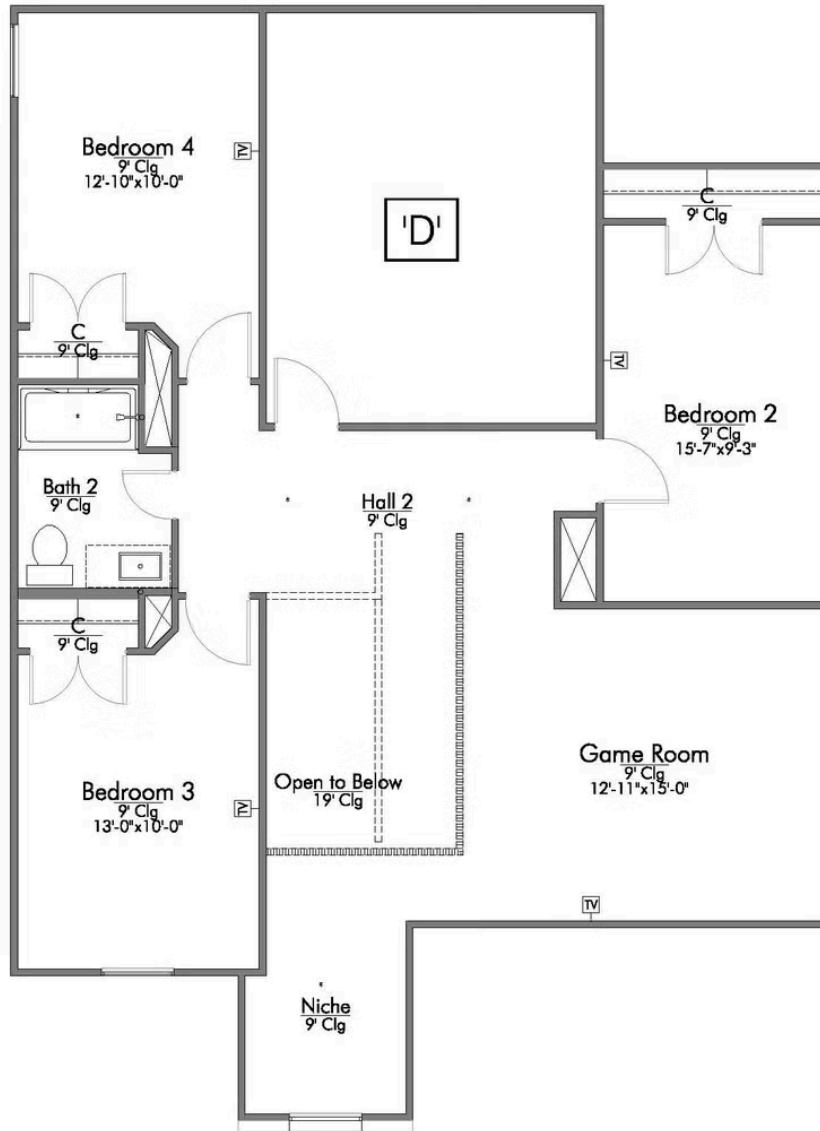

The 2516

[Warrior's Legacy Community](#)

PRICE FROM:

\$354,900

 2,588 - 2673

Ft²

 4 - 5 Bedrooms

 2.5 - 3.5

Bathrooms

 2 Car Garage

Some images shown may be from a previously built Stylecraft home of similar design. Actual options, colors, and selections may vary. Contact us for details!

New and improved! Walk into perfection in this spacious, welcoming floor plan! With a formal study, new open kitchen layout, formal dining area, and living room that flow together seamlessly, this floor plan is sure to please those looking for the ideal family home! Our favorite feature is a little surprise that's on the second story of the home that you'll just have to see for yourself.

LOCATE:
1 EXTRA TV OUTLET

LOCATE:
1 EXTRA TV OUTLET

LOCATE:
1 EXTRA TV OUTLET