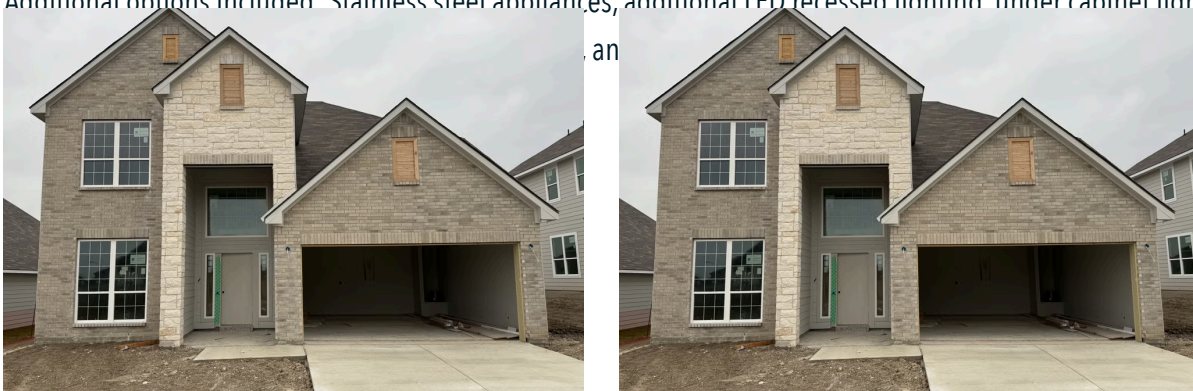

- 2,612 Ft²
- 4 Bedrooms
- 2.5 Bathrooms
- 2 Car Garage

Some images shown may be from a previously built Stylecraft home of similar design. Actual options, colors, and selections may vary. Contact us for details!

Looking to wow your visitors? You are instantly going to fall in love with this luxurious 4 bedroom, 2.5 bath home! The curb appeal of this home is to die for and the entrance to this home is truly stunning. You're immediately greeted by a grand 19-foot foyer. Once inside, you will be wowed by the spacious and thoughtful layout, a large utility room, and all of the natural light let in by the windows in the breakfast nook and living room. Also on the main floor is an oversized primary bedroom suite with a walk-in closet that dreams are made of. Upstairs, you will find spacious secondary bedrooms and a loft that your family will love.

Additional options included: Stainless steel appliances, additional LED recessed lighting, under cabinet lighting, an exterior coach light, and an