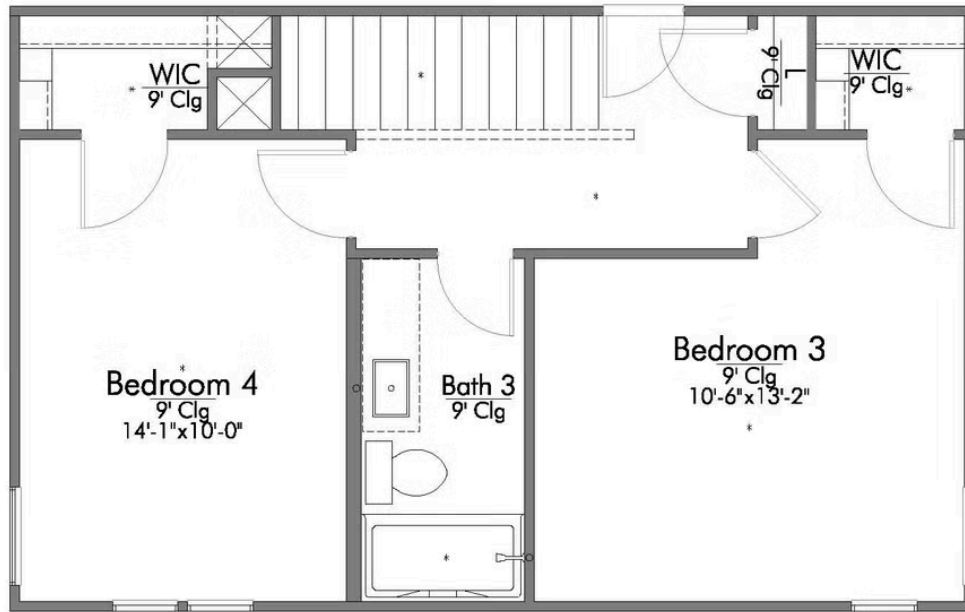

# The 1953

[Hilltop Heights Community](#)

-  1,949 Ft<sup>2</sup>
-  4 Bedrooms
-  3 Bathrooms
-  2 Car Garage

Some images shown may be from a previously built Stylecraft home of similar design. Actual options, colors, and selections may vary. Contact us for details!

There is no doubt that you will fall in love with The 1953! This two-story home features a nice-sized utility room, plenty of room to entertain guests in the common area, and thoughtfully placed windows to allow natural light to pour in. Perfectly crafted with desirable features in mind, you will be completely at home in The 1953!

## P BATH SECOND SINK

## BATH 3 SECOND SINK