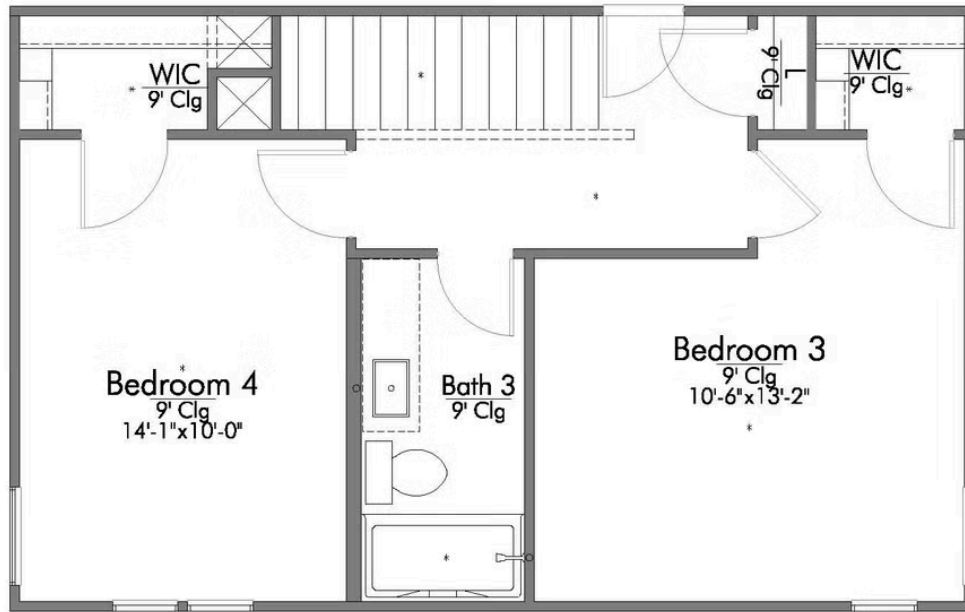

The 1953

[Hilltop Heights Community](#)

-  1,949 Ft²
-  4 Bedrooms
-  3 Bathrooms
-  2 Car Garage

Some images shown may be from a previously built Stylecraft home of similar design. Actual options, colors, and selections may vary. Contact us for details!

There is no doubt that you will fall in love with The 1953! This two-story home features a nice-sized utility room, plenty of room to entertain guests in the common area, and thoughtfully placed windows to allow natural light to pour in. Perfectly crafted with desirable features in mind, you will be completely at home in The 1953!

P BATH SECOND SINK

BATH 3 SECOND SINK