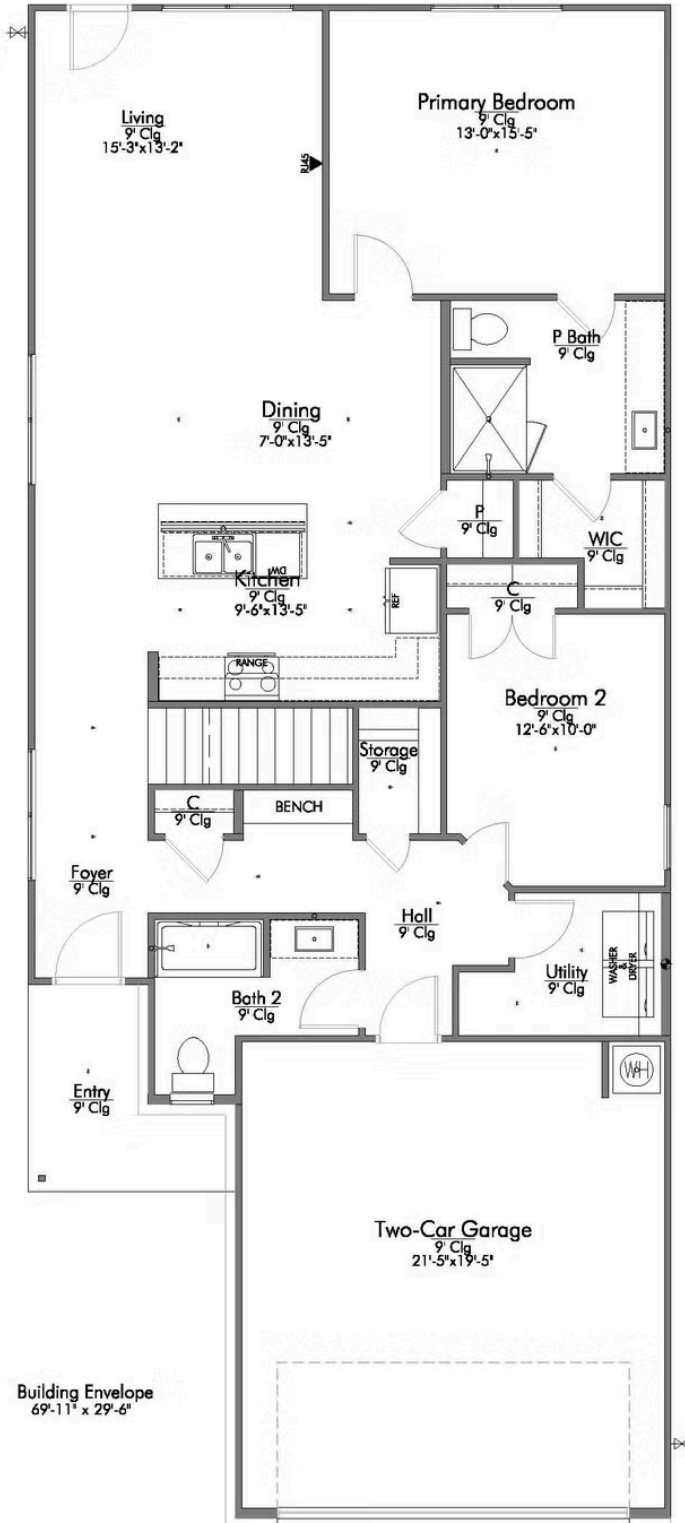

The 1953

[Hilltop Heights Community](#)

-  1,949 Ft²
-  4 Bedrooms
-  3 Bathrooms
-  2 Car Garage

Some images shown may be from a previously built Stylecraft home of similar design. Actual options, colors, and selections may vary. Contact us for details!

There is no doubt that you will fall in love with The 1953! This two-story home features a nice-sized utility room, plenty of room to entertain guests in the common area, and thoughtfully placed windows to allow natural light to pour in. Perfectly crafted with desirable features in mind, you will be completely at home in The 1953!

P BATH SECOND SINK

BATH 3 SECOND SINK