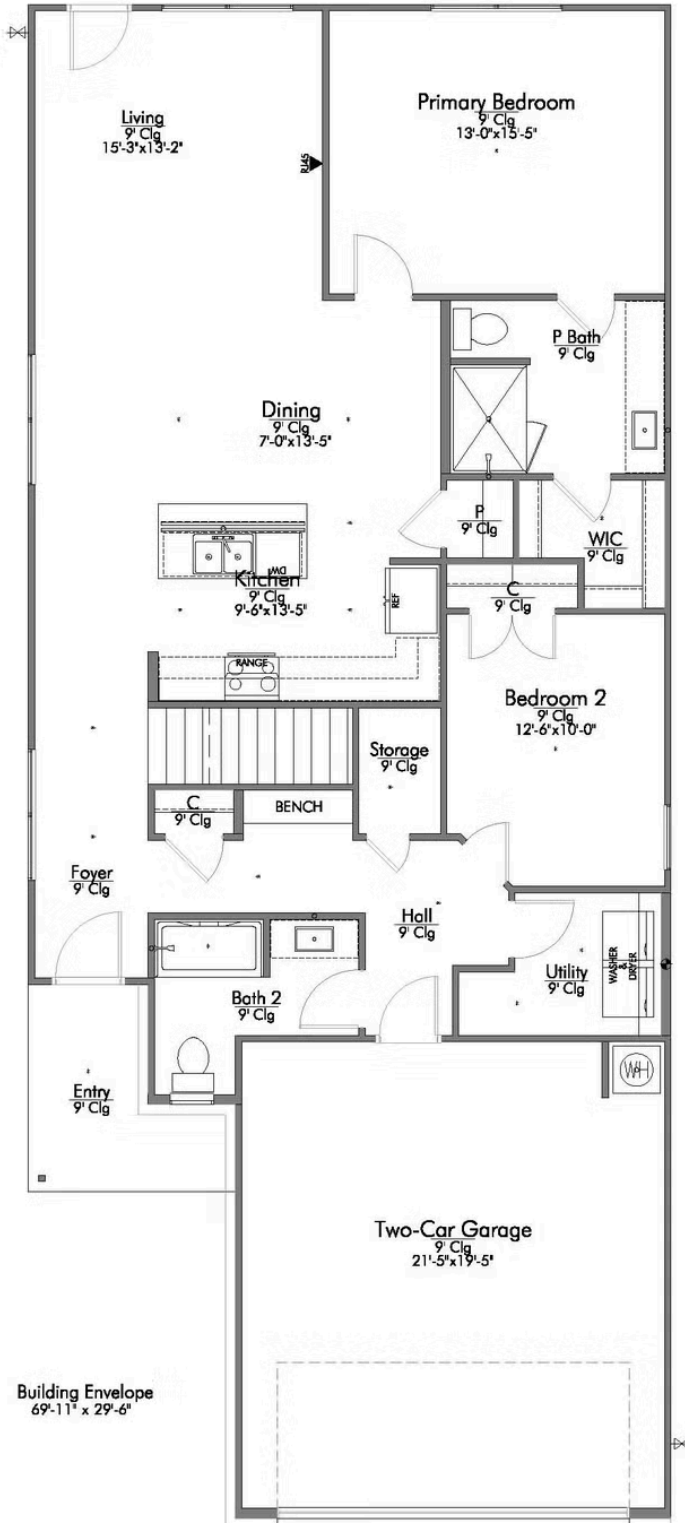

The 1953

[Hilltop Heights Community](#)

-  1,949 Ft²
-  4 Bedrooms
-  3 Bathrooms
-  2 Car Garage

Some images shown may be from a previously built Stylecraft home of similar design. Actual options, colors, and selections may vary. Contact us for details!

There is no doubt that you will fall in love with The 1953! This two-story home features a nice-sized utility room, plenty of room to entertain guests in the common area, and thoughtfully placed windows to allow natural light to pour in. Perfectly crafted with desirable features in mind, you will be completely at home in The 1953!

P BATH SECOND SINK

BATH 3 SECOND SINK