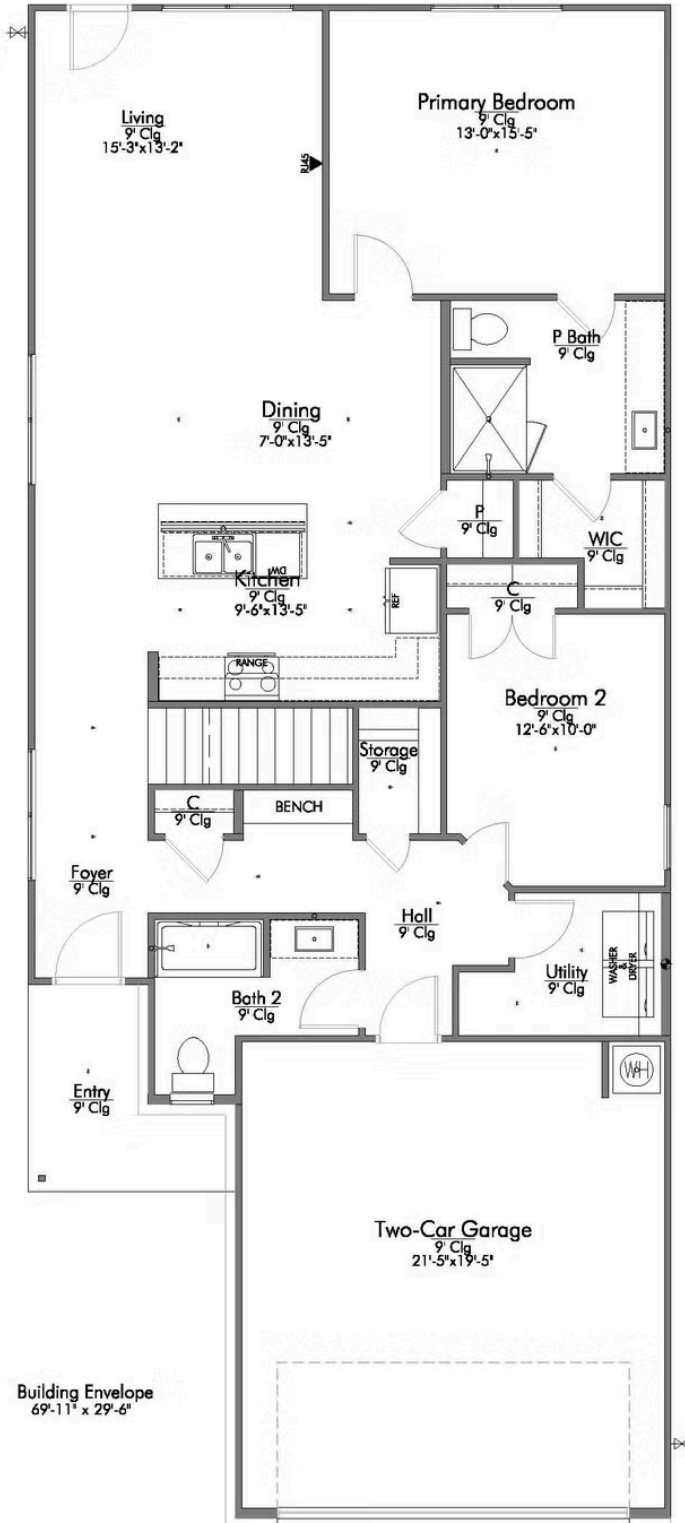

# The 1953

[Hilltop Heights Community](#)

-  1,949 Ft<sup>2</sup>
-  4 Bedrooms
-  3 Bathrooms
-  2 Car Garage

Some images shown may be from a previously built Stylecraft home of similar design. Actual options, colors, and selections may vary. Contact us for details!

There is no doubt that you will fall in love with The 1953! This two-story home features a nice-sized utility room, plenty of room to entertain guests in the common area, and thoughtfully placed windows to allow natural light to pour in. Perfectly crafted with desirable features in mind, you will be completely at home in The 1953!

## P BATH SECOND SINK

## BATH 3 SECOND SINK