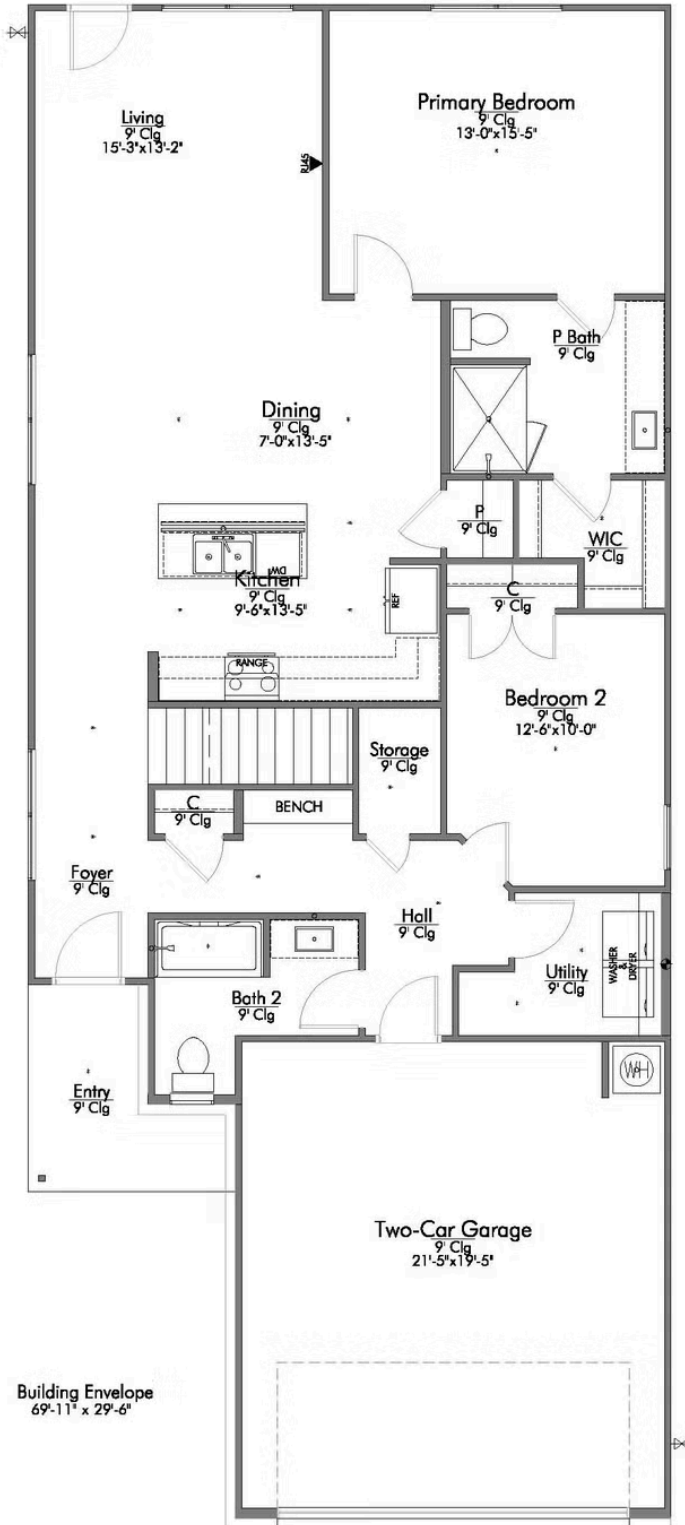

# The 1953

[Hilltop Heights Community](#)

-  1,949 Ft<sup>2</sup>
-  4 Bedrooms
-  3 Bathrooms
-  2 Car Garage

Some images shown may be from a previously built Stylecraft home of similar design. Actual options, colors, and selections may vary. Contact us for details!

There is no doubt that you will fall in love with The 1953! This two-story home features a nice-sized utility room, plenty of room to entertain guests in the common area, and thoughtfully placed windows to allow natural light to pour in. Perfectly crafted with desirable features in mind, you will be completely at home in The 1953!

## P BATH SECOND SINK

## BATH 3 SECOND SINK