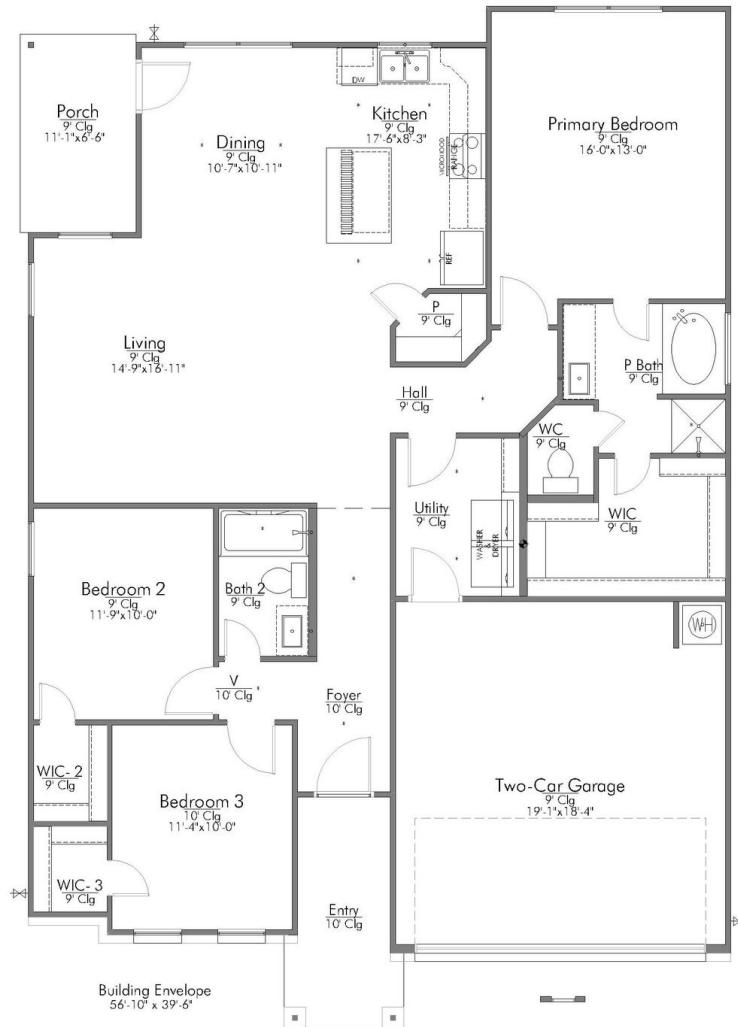

6218 ROCKFORD DRIVE
COLLEGE STATION, TX 77845
SOUTHERN POINTE

QUESTIONS?
GET FAST ANSWERS
979-200-4552

In continuous effort by Stylecraft Builders to improve the quality of your home, we reserve the right to change features, prices, plans and specifications without notice. Floorplans and elevation renderings are artists' conceptions only. Significant changes may be made during or after the construction of the model homes. Stylecraft Builders reserves the right to modify, relocate or eliminate any or all of the features, specifications, plan utilities, design or shape thereof, all without notice or obligations to any purchaser. Price range reflects base price only. Location premiums will be charged for certain locations and are not included in the base price of the home. Additional association fees may apply. Other fees may also apply. Amenities are proposed and planned or may be under construction. All square footages are approximate square footages of the total livable space. Water heater location deemed per city municipality code. Please see your onsite sales associate for additional information and more details. © 2024 Stylecraft Builders.