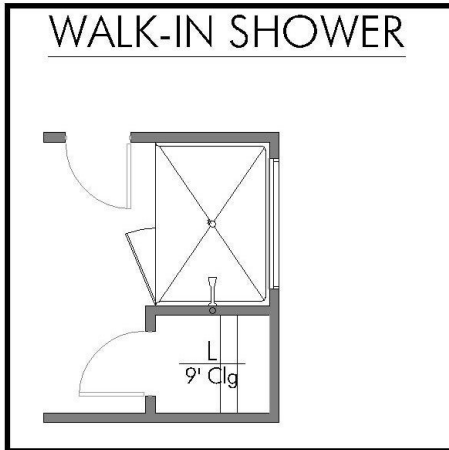

6218 ROCKFORD DRIVE
COLLEGE STATION, TX 77845
SOUTHERN POINTE

QUESTIONS?
GET FAST ANSWERS
979-200-4552

In continuous effort by Stylecraft Builders to improve the quality of your home, we reserve the right to change features, prices, plans and specifications without notice. Floorplans and elevation renderings are artists' conceptions only. Significant changes may be made during or after the construction of the model homes. Stylecraft Builders reserves the right to modify, relocate or eliminate any or all of the features, specifications, plan utilities, design or shape thereof, all without notice or obligations to any purchaser. Price range reflects base price only. Location premiums will be charged for certain locations and are not included in the base price of the home. Additional association fees may apply. Other fees may also apply. Amenities are proposed and planned or may be under construction. All square footages are approximate square footages of the total livable space. Water heater location deemed per city municipality code. Please see your onsite sales associate for additional information and more details. © 2024 Stylecraft Builders.